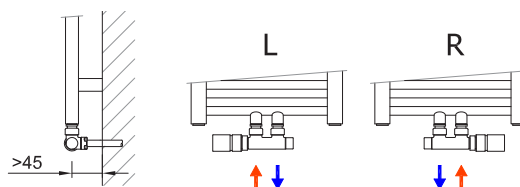

Thermostatic valve corner - middle/black

black
black matt

Pack no. 219L / black / left / Code: O37SWCL219

Pack no. 219R / black / right / Code: O37SWCR219

Connection to copper pipes ø 15 mm

Thermostatic head / black

Corner thermostatic valve and lockshield valve / black

Clamping fittings for copper pipes / chrome

Pack no. 221L / black matt / left / Code: O37SWCL221

Pack no. 221R / black matt / right / Code: O37SWCR221

Connection to copper pipes ø 15 mm

Thermostatic head / black matt

Corner thermostatic valve and lockshield valve / black matt

Clamping fittings for Al/PEX and Al/PERT / chrome

Pack no. 220L / black / left / Code: O37SWAL220

Pack no. 220R / black / right / Code: O37SWAR220

Connection to Al/PEX, Al/PERT pipes ø 16x2 mm

Thermostatic head / black

Corner thermostatic valve and lockshield valve / black

Clamping fittings for Al/PEX and Al/PERT / chrome

Pack no. 222L / black matt / left / Code: O37SWAL222

Pack no. 222R / black matt / right / Code: O37SWAR222

Connection to Al/PEX, Al/PERT pipes ø 16x2 mm

Thermostatic head / black matt

Corner thermostatic valve and lockshield valve / black matt

Clamping fittings for Al/PEX and Al/PERT / chrome