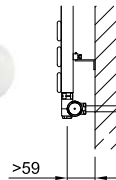

Thermostatic valve compact corner with a heating rod installation option

white
chrome
inox
black matt

The heating rod regulator allows for both right-side and left-side installation.

Pack no. 137L / white / left / Code: O37BWCL137

Pack no. 137R / white / right / Code: O37BWCR137

Connection to copper pipes $\varnothing$ 15 mm

Thermostatic head / white

Corner thermostatic valve and lockshield valve / white

Clamping fittings for copper pipes / chrome

Pack no. 139L / chrome / left / Code: O37CWCL139

Pack no. 139R / chrome / right / Code: O37CWCR139

Connection to copper pipes $\varnothing$ 15 mm

Thermostatic head / chrome

Corner thermostatic valve and lockshield valve / chrome

Clamping fittings for copper pipes / chrome

Pack no. 141L / inox / left / Code: O37NWCL141

Pack no. 141R / inox / right / Code: O37NWC141

Connection to copper pipes $\varnothing$ 15 mm

Thermostatic head / inox

Corner thermostatic valve and lockshield valve / inox

Clamping fittings for copper pipes / inox

Pack no. 138L / white / left / Code: O37BWAL138

Pack no. 138R / white / right / Code: O37BWAR138

Connection to Al/PEX, Al/PERT pipes $\varnothing$ 16x2 mm

Thermostatic head / white

Corner thermostatic valve and lockshield valve / white

Clamping fittings for Al/PEX and Al/PERT / chrome

Pack no. 140L / chrome / left / Code: O37CWAL140

Pack no. 140R / chrome / right / Code: O37CWAR140

Connection to Al/PEX, Al/PERT pipes $\varnothing$ 16x2 mm

Thermostatic head / chrome

Corner thermostatic valve and lockshield valve / chrome

Clamping fittings for Al/PEX and Al/PERT / chrome

Pack no. 142L / inox / left / Code: O37NVAL142

Pack no. 142R / inox / right / Code: O37NVAR142

Connection to Al/PEX, Al/PERT pipes $\varnothing$ 16x2 mm

Thermostatic head / inox

Corner thermostatic valve and lockshield valve / inox

Clamping fittings for Al/PEX and Al/PERT / inox

Pack no. 143L / black matt / left / Code: O37SWCL143

Pack no. 143R / black matt / right / Code: O37SWCR143

Connection to copper pipes $\varnothing$ 15 mm

Thermostatic head / black matt

Corner thermostatic valve and lockshield valve / black matt

Clamping fittings for copper pipes / chrome

Pack no. 144L / black matt / left / Code: O37SWAL144

Pack no. 144R / black matt / right / Code: O37SWAR144

Connection to Al/PEX, Al/PERT pipes $\varnothing$ 16x2 mm

Thermostatic head / black matt

Corner thermostatic valve and lockshield valve / black matt

Clamping fittings for copper pipes / chrome