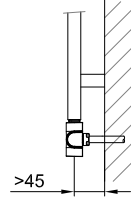

Thermostatic valve universal - middle

white
chrome

Pack no. 131L / white / left / Code: O37BUCL131

Pack no. 131R / white / right / Code: O37BUCR131

Connection to copper pipes $\varnothing$ 15 mm

Thermostatic head / white

Universal centre thermostatic valve and lockshield valve / white

Clamping fittings for copper pipes / chrome

Pack no. 133L / chrome / left / Code: O37CUCL133

Pack no. 133R / chrome / right / Code: O37CUCR133

Connection to copper pipes $\varnothing$ 15 mm

Thermostatic head / chrome

Universal centre thermostatic valve and lockshield valve / chrome

Clamping fittings for copper pipes / chrome

Pack no. 132L / white / left / Code: O37BUAL132

Pack no. 132R / white / right / Code: O37BUAR132

Connection to Al/PEX, Al/PERT pipes $\varnothing$ 16x2 mm

Thermostatic head / white

Universal centre thermostatic valve and lockshield valve / white

Clamping fittings for Al/PEX and Al/PERT / chrome

Pack no. 134L / chrome / left / Code: O37CUAL134

Pack no. 134R / chrome / right / Code: O37CUAR134

Connection to Al/PEX, Al/PERT pipes $\varnothing$ 16x2 mm

Thermostatic head / chrome

Universal centre thermostatic valve and lockshield valve / chrome

Clamping fittings for Al/PEX and Al/PERT / chrome