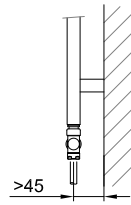

Thermostatic valve universal - middle

white
chrome

Pack no. 131L / white / left / Code: O37BUCL131

Pack no. 131R / white / right / Code: O37BUCR131

Connection to copper pipes $\varnothing$ 15 mm

Thermostatic head / white

Universal centre thermostatic valve and lockshield valve / white

Clamping fittings for copper pipes / chrome

Pack no. 133L / chrome / left / Code: O37CUCL133

Pack no. 133R / chrome / right / Code: O37CUCR133

Connection to copper pipes $\varnothing$ 15 mm

Thermostatic head / chrome

Universal centre thermostatic valve and lockshield valve / chrome

Clamping fittings for copper pipes / chrome

Pack no. 132L / white / left / Code: O37BUAL132

Pack no. 132R / white / right / Code: O37BUAR132

Connection to Al/PEX, Al/PERT pipes $\varnothing$ 16x2 mm

Thermostatic head / white

Universal centre thermostatic valve and lockshield valve / white

Clamping fittings for Al/PEX and Al/PERT / chrome

Pack no. 134L / chrome / left / Code: O37CUAL134

Pack no. 134R / chrome / right / Code: O37CUAR134

Connection to Al/PEX, Al/PERT pipes $\varnothing$ 16x2 mm

Thermostatic head / chrome

Universal centre thermostatic valve and lockshield valve / chrome

Clamping fittings for Al/PEX and Al/PERT / chrome