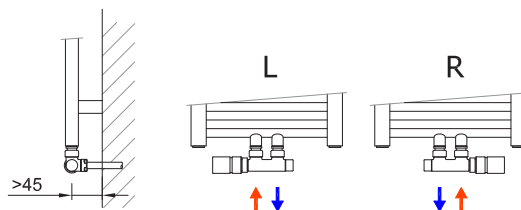

Thermostatic valve corner - middle

white
chrome
inox

Pack no. 119L / white / left / Code: O37BWCL119

Pack no. 119R / white / right / Code: O37BWCR119

Connection to copper pipes ø 15 mm

Thermostatic head / white

Corner thermostatic valve and lockshield valve / white

Clamping fittings for copper pipes / chrome

Pack no. 121L / chrome / left / Code: O37CWCL121

Pack no. 121R / chrome / right / Code: O37CWCR121

Connection to copper pipes ø 15 mm

Thermostatic head / chrome

Corner thermostatic valve and lockshield valve / chrome

Clamping fittings for copper pipes / chrome

Pack no. 123L / inox / left / Code: O37NWCL123

Pack no. 123R / inox / right / Code: O37NWCR123

Connection to copper pipes ø 15 mm

Thermostatic head / inox

Corner thermostatic valve and lockshield valve / inox

Clamping fittings for copper pipes / inox

Pack no. 120L / white / left / Code: O37BWAL120

Pack no. 120R / white / right / Code: O37BWAR120

Connection to Al/PEX, Al/PERT pipes ø 16x2 mm

Thermostatic head / white

Corner thermostatic valve and lockshield valve / white

Clamping fittings for Al/PEX and Al/PERT / chrome

Pack no. 122L / chrome / left / Code: O37CWAL122

Pack no. 122R / chrome / right / Code: O37CWAR122

Connection to Al/PEX, Al/PERT pipes ø 16x2 mm

Thermostatic head / chrome

Corner thermostatic valve and lockshield valve / chrome

Clamping fittings for Al/PEX and Al/PERT / chrome

Pack no. 124L / inox / left / Code: O37NWAL124

Pack no. 124R / inox / right / Code: O37NWAR124

Connection to Al/PEX, Al/PERT pipes ø 16x2 mm

Thermostatic head / inox

Corner thermostatic valve and lockshield valve / inox

Clamping fittings for Al/PEX and Al/PERT / inox