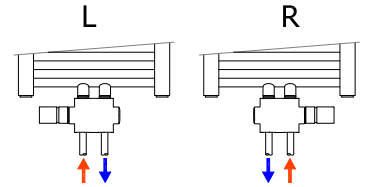

Thermostatic valve universal - middle

white
chrome

Pack no. 131L / white / left / Code: O37BUCL131

Pack no. 131R / white / right / Code: O37BUCR131

Connection to copper pipes $\varnothing$ 15 mm

Thermostatic head / white

Universal centre thermostatic valve and lockshield valve / white

Clamping fittings for copper pipes / chrome

Pack no. 133L / chrome / left / Code: O37CUCL133

Pack no. 133R / chrome / right / Code: O37CUCR133

Connection to copper pipes $\varnothing$ 15 mm

Thermostatic head / chrome

Universal centre thermostatic valve and lockshield valve / chrome

Clamping fittings for copper pipes / chrome

Pack no. 132L / white / left / Code: O37BUAL132

Pack no. 132R / white / right / Code: O37BUAR132

Connection to Al/PEX, Al/PERT pipes $\varnothing$ 16x2 mm

Thermostatic head / white

Universal centre thermostatic valve and lockshield valve / white

Clamping fittings for Al/PEX and Al/PERT / chrome

Pack no. 134L / chrome / left / Code: O37CUAL134

Pack no. 134R / chrome / right / Code: O37CUAR134

Connection to Al/PEX, Al/PERT pipes $\varnothing$ 16x2 mm

Thermostatic head / chrome

Universal centre thermostatic valve and lockshield valve / chrome

Clamping fittings for Al/PEX and Al/PERT / chrome