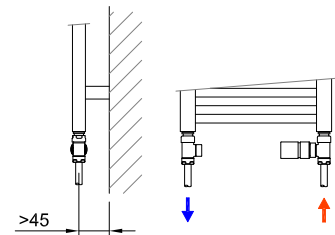

Thermostatic set direct

white
chrome
inox

Pack no. 107 / white / Code: O37BPC-107
Connection to copper pipes ø 15 mm
Thermostatic head / white
Direct thermostatic valve and lockshield valve / white
Clamping fittings for copper pipes / chrome

Pack no. 109 / chrome / Code: O37CPC-109
Connection to copper pipes ø 15 mm
Thermostatic head / chrome
Direct thermostatic valve and lockshield valve / chrome
Clamping fittings for copper pipes / chrome

Pack no. 111 / inox / Code: O37NPC-111
Connection to copper pipes ø 15 mm
Thermostatic head / inox
Direct thermostatic valve and lockshield valve / inox
Clamping fittings for copper pipes / inox

Pack no. 108 / white / Code: O37BPA-108
Connection to Al/PEX, Al/PERT pipes ø 16x2 mm
Thermostatic head / white
Direct thermostatic valve and lockshield valve / white
Clamping fittings for Al/PEX and Al/PERT / chrome

Pack no. 110 / chrome / Code: O37CPA-110
Connection to Al/PEX, Al/PERT pipes ø 16x2 mm
Thermostatic head / chrome
Direct thermostatic valve and lockshield valve / chrome
Clamping fittings for Al/PEX and Al/PERT / chrome

Pack no. 112 / inox / Code: O37NPA-112
Connection to Al/PEX, Al/PERT pipes ø 16x2 mm
Thermostatic head / inox
Direct thermostatic valve and lockshield valve / inox
Clamping fittings for Al/PEX and Al/PERT / inox