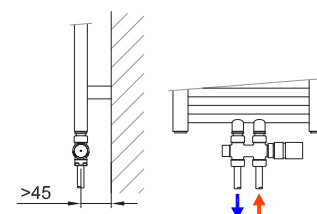

Thermostatic valve direct

white
chrome
inox

Pack no. 125 / white / Code: O37BFC-125

Connection to copper pipes ø 15 mm

Thermostatic head / white

Direct thermostatic valve and lockshield valve / white

Clamping fittings for copper pipes / chrome

Pack no. 127 / chrome / Code: O37CFC-127

Connection to copper pipes ø 15 mm

Thermostatic head / chrome

Direct thermostatic valve and lockshield valve / chrome

Clamping fittings for copper pipes / chrome

Pack no. 129 / inox / Code: O37NFC-129

Connection to copper pipes ø 15 mm

Thermostatic head / inox

Direct thermostatic valve and lockshield valve / inox

Clamping fittings for copper pipes / inox

Pack no. 126 / white / Code: O37BFA-126

Connection to Al/PEX, Al/PERT pipes ø 16x2 mm

Thermostatic head / white

Direct thermostatic valve and lockshield valve / white

Clamping fittings for Al/PEX and Al/PERT / chrome

Pack no. 128 / chrome / Code: O37CFA-128

Connection to Al/PEX, Al/PERT pipes ø 16x2 mm

Thermostatic head / chrome

Direct thermostatic valve and lockshield valve / chrome

Clamping fittings for Al/PEX and Al/PERT / chrome

Pack no. 130 / inox / Code: O37NFA-130

Connection to Al/PEX, Al/PERT pipes ø 16x2 mm

Thermostatic head / inox

Direct thermostatic valve and lockshield valve / inox

Clamping fittings for Al/PEX and Al/PERT / inox