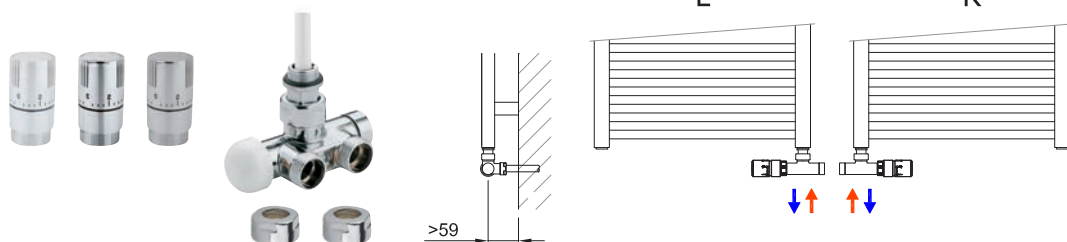

Thermostatic valve single-point connection corner thermostatic valve

white
chrome
inox