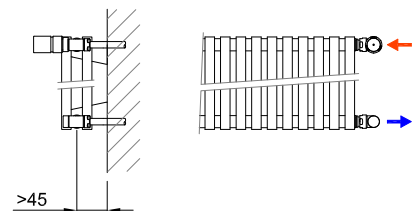

Thermostatic set corner

white
chrome
inox

Pack no. 113 / white / Code: O37BRC-113
Connection to copper pipes ø 15 mm
Thermostatic head / white
Corner thermostatic valve and lockshield valve / white
Clamping fittings for copper pipes / chrome

Pack no. 115 / chrome / Code: O37CRC-115
Connection to copper pipes ø 15 mm
Thermostatic head / chrome
Corner thermostatic valve and lockshield valve / chrome
Clamping fittings for copper pipes / chrome

Pack no. 117 / inox / Code: O37NRC-117
Connection to copper pipes ø 15 mm
Thermostatic head / inox
Corner thermostatic valve and lockshield valve / inox
Clamping fittings for copper pipes / inox

Pack no. 114 / white / Code: O37BRA-114
Connection to Al/PEX, Al/PERT pipes ø 16x2 mm
Thermostatic head / white
Corner thermostatic valve and lockshield valve / white
Clamping fittings for Al/PEX and Al/PERT / chrome

Pack no. 116 / chrome / Code: O37CRA-116
Connection to Al/PEX, Al/PERT pipes ø 16x2 mm
Thermostatic head / chrome
Corner thermostatic valve and lockshield valve / chrome
Clamping fittings for Al/PEX and Al/PERT / chrome

Pack no. 118 / inox / Code: O37NRA-118
Connection to Al/PEX, Al/PERT pipes ø 16x2 mm
Thermostatic head / inox
Corner thermostatic valve and lockshield valve / inox
Clamping fittings for Al/PEX and Al/PERT / inox