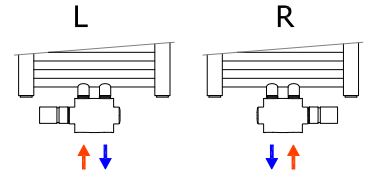

Thermostatic valve universal - middle

white
chrome

Pack no. 131L / white / left / Code: O37BUCL131

Pack no. 131R / white / right / Code: O37BUCR131

Connection to copper pipes $\varnothing$ 15 mm

Thermostatic head / white

Universal centre thermostatic valve and lockshield valve / white

Clamping fittings for copper pipes / chrome

Pack no. 133L / chrome / left / Code: O37CUCL133

Pack no. 133R / chrome / right / Code: O37CUCR133

Connection to copper pipes $\varnothing$ 15 mm

Thermostatic head / chrome

Universal centre thermostatic valve and lockshield valve / chrome

Clamping fittings for copper pipes / chrome

Pack no. 132L / white / left / Code: O37BUAL132

Pack no. 132R / white / right / Code: O37BUAR132

Connection to Al/PEX, Al/PERT pipes $\varnothing$ 16x2 mm

Thermostatic head / white

Universal centre thermostatic valve and lockshield valve / white

Clamping fittings for Al/PEX and Al/PERT / chrome

Pack no. 134L / chrome / left / Code: O37CUAL134

Pack no. 134R / chrome / right / Code: O37CUAR134

Connection to Al/PEX, Al/PERT pipes $\varnothing$ 16x2 mm

Thermostatic head / chrome

Universal centre thermostatic valve and lockshield valve / chrome

Clamping fittings for Al/PEX and Al/PERT / chrome