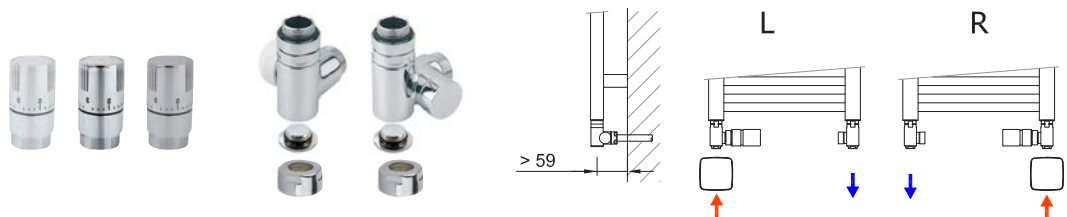

Thermostatic valve angular – triax with a heating rod installation option

white
chrome
inox