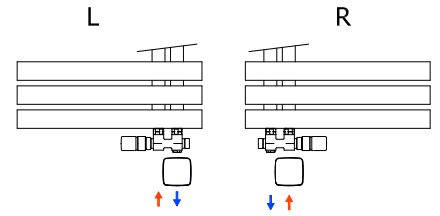

# Thermostatic valve compact corner with a heating rod installation option

white  
chrome  
inox  
black matt

The heating rod regulator allows for both right-side and left-side installation.

**Pack no. 137L / white / left / Code: O37BWCL137**