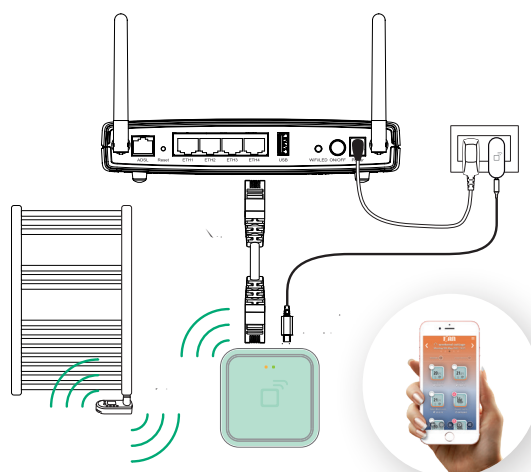

ISAN Radiátory s.r.o
Poříčí 26
678 01 Blansko
Česká republika

CZ
+420 516 489 138
obchod@isan.cz
www.isan.cz

SK
+420 516 489 186
obchod@isan.sk
www.isan.cz

Export
+420 516 489 190
sales@isan.cz
www.isan.cz