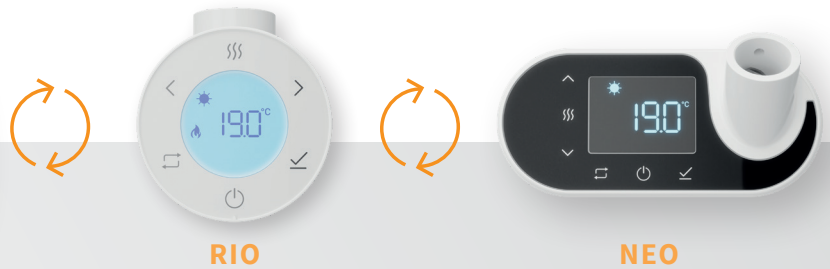

The New and Unique Nexus system

The innovative heating rod – regulator connection facilitates the replacement of the existing regulator for a new one with a different design or improved functions.

SOLO

RIO

- universally in stock
- less transport damage
- less volume packaging
- easier ordering proces

Regulators with the Nexus system

nexus
easy connect

Solo

- basic regulator with Nexus system designed for electric dryers
- control by touch buttons
- operating modes (timer, boost, antifreeze)

Rio

- stylish regulator with Nexus system for electric radiators
- easy-to-read backlit LCD display
- operating modes (timer, boost, antifreeze)
- Wi-Fi option for remote control of the regulator

Neo

- stylish regulator with Nexus system for electric radiators
- tilted backlit LCD display for easy operation
- operating modes (ECO, weekly program, open window detection)
- Wi-Fi option for remote control of the regulator

Other electrical design options

Z heating rod

- heating rod without a regulator
- straight supply cord

Mini PW

- basic regulator with a dial
- white and chrome version

Vision

- programmable electrical regulator
- control via a mobile app
- many functions