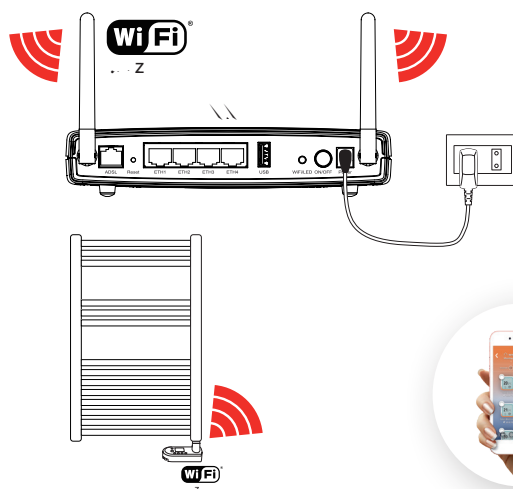

Vision

The type of heating control

- via the regulator
- via the app – worldwide