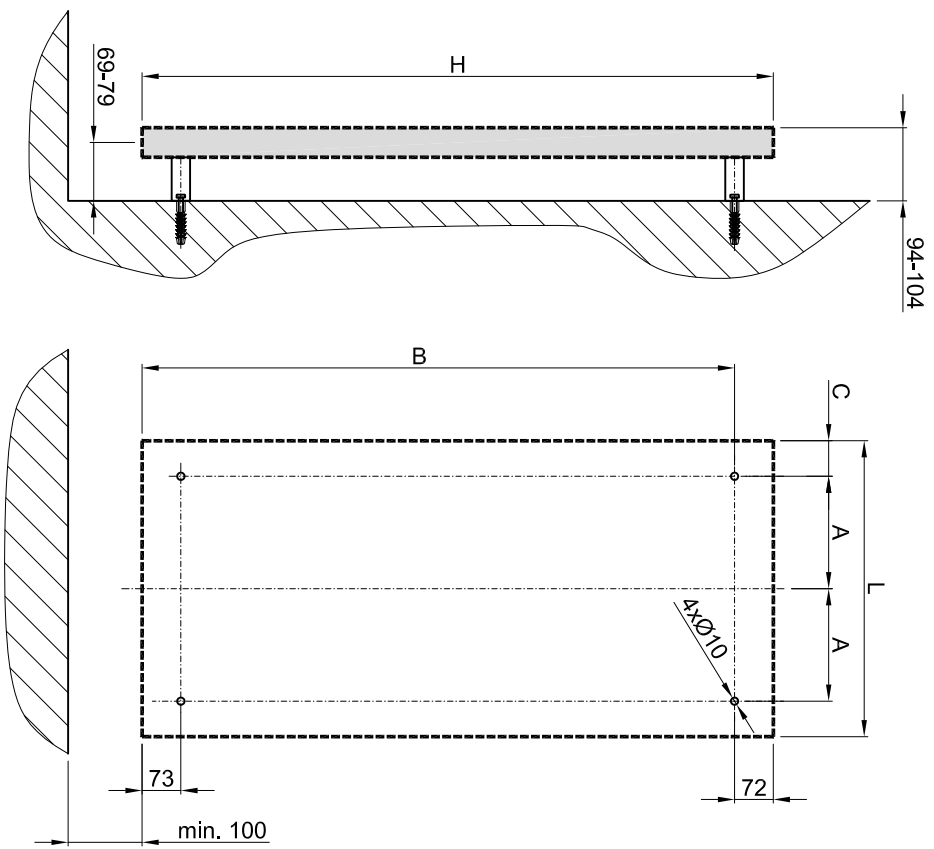

PALMYRA INOX

H/L [mm]	A [mm]	B [mm]	C [mm]
1180/600	275	1108	25
1765/600	275	1693	25

PALMYRA RADIUS INOX

H/L [mm]	A [mm]	B [mm]	C [mm]
1180/600	275	1108	25
1765/600	275	1693	25