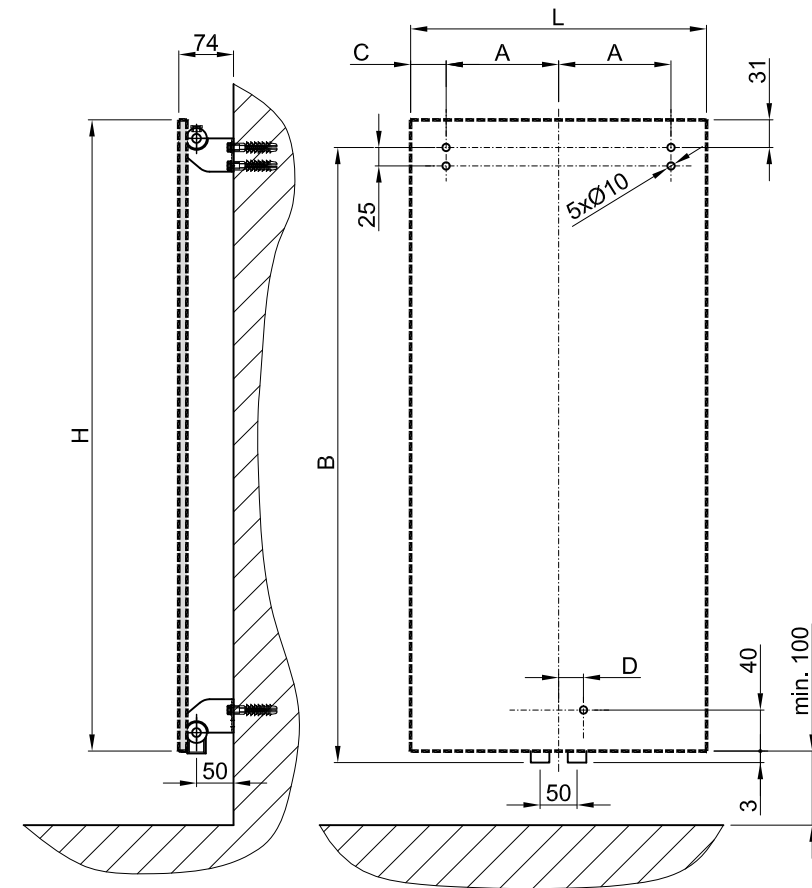

COLLOM LIGTH

2x		5x		5x	
1x		5x		5x	

H/L [mm]	A [mm]	B [mm]	C [mm]	D [mm]
1800/274	56	1767	81	-9
1800/442	140	1767	81	19
1800/610	224	1767	81	9

COLLOM MIRROR

2x		5x		5x	
1x		5x		5x	

H/L [mm]	A [mm]	B [mm]	C [mm]	D [mm]
1800/602	190	1768	111	95