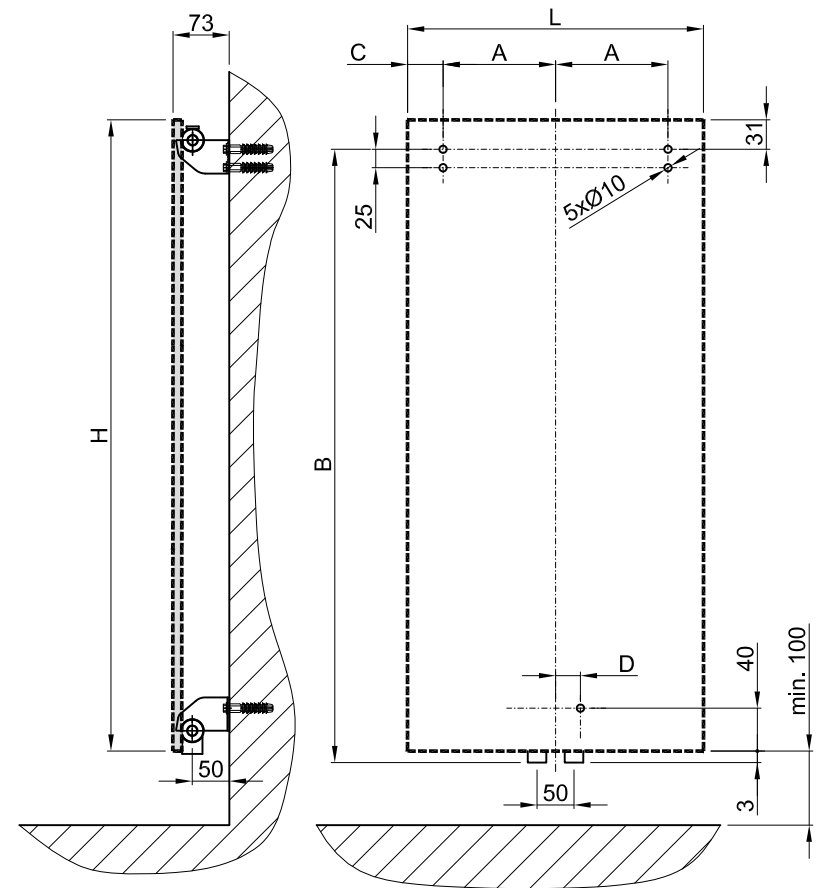

COLLOM LIGTH

2x		5x		5x	
1x		5x		5x	

H/L [mm]	A [mm]	B [mm]	C [mm]	D [mm]
1800/274	56	1767	81	-9
1800/442	140	1767	81	19
1800/610	224	1767	81	9

COLLOM MIRROR

2x		5x		5x	
1x		5x		5x	

H/L [mm]	A [mm]	B [mm]	C [mm]	D [mm]
1800/602	190	1768	111	95