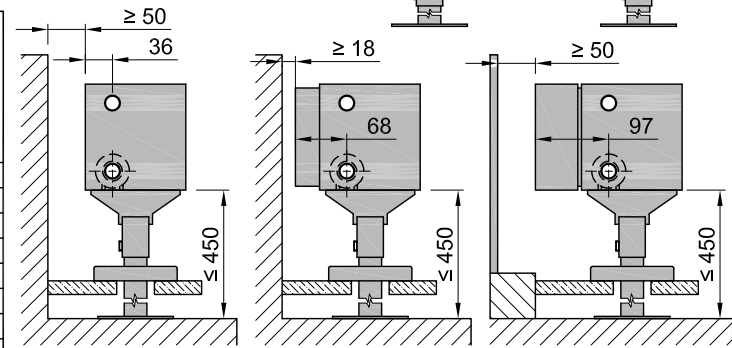

SM, MS, SR, ML

L [mm]	Model	1)	2)	3)	4)
400 - 1000	K21-K44W	2	2	2	4
	K55, K55W	2	2	2	4
1100 - 2000	K21-K44W	2	2	2	4
	K55, K55W	3	3	3	6
2200 - 4000	K21-K44W	3	3	3	6
	K55, K55W	4	4	4	8
4200 - 6000	K21-K44W	4	4	4	8
	K55, K55W	5	5	5	10

Model	400 - 2000 mm	2200 - 4000 mm	4200 - 6000 mm	---
K21 - K44	400 - 2000 mm	2200 - 4000 mm	4200 - 6000 mm	---
K55, K55W	400 - 1000 mm	1100 - 2000 mm	2200 - 4000 mm	4200 - 6000 mm

K21, K22, K22W, K32, K33, K33W, K43, K44, K44W, K54, K55W FLOOR

SM, MS, SR, ML

L [mm]	Model	Grille**	Support	Bracket	Screw
400 - 1000	K21-K44W	2	2	2	4
	K55, K55W	2	2	2	4
1100 - 2000	K21-K44W	2	2	2	4
	K55, K55W	3	3	3	6
2200 - 4000	K21-K44W	3	3	3	6
	K55, K55W	4	4	4	8
4200 - 6000	K21-K44W	4	4	4	8
	K55, K55W	5	5	5	10

Model	400 - 2000 mm	2200 - 4000 mm	4200 - 6000 mm	---
K21 - K44W	400 - 2000 mm	2200 - 4000 mm	4200 - 6000 mm	---
K55, K55W	400 - 1000 mm	1100 - 2000 mm	2200 - 4000 mm	4200 - 6000 mm

K21, K22, K22W, K32, K33, K33W, K43, K44, K44W, K54, K55W FLOOR