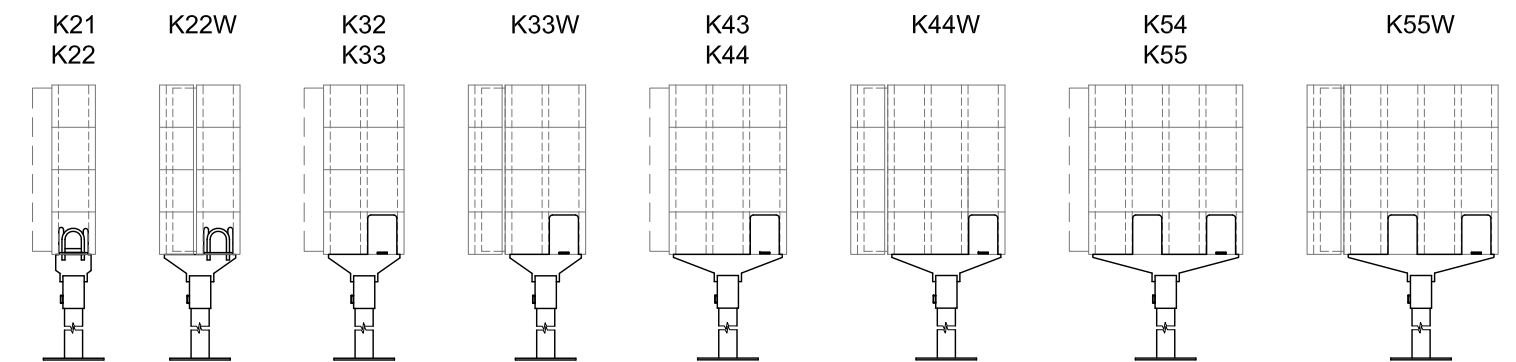

K21, K22, K22W, K32, K33, K33W, K43, K44, K44W, K54, K55W FLOOR

SM, MS, SR, ML