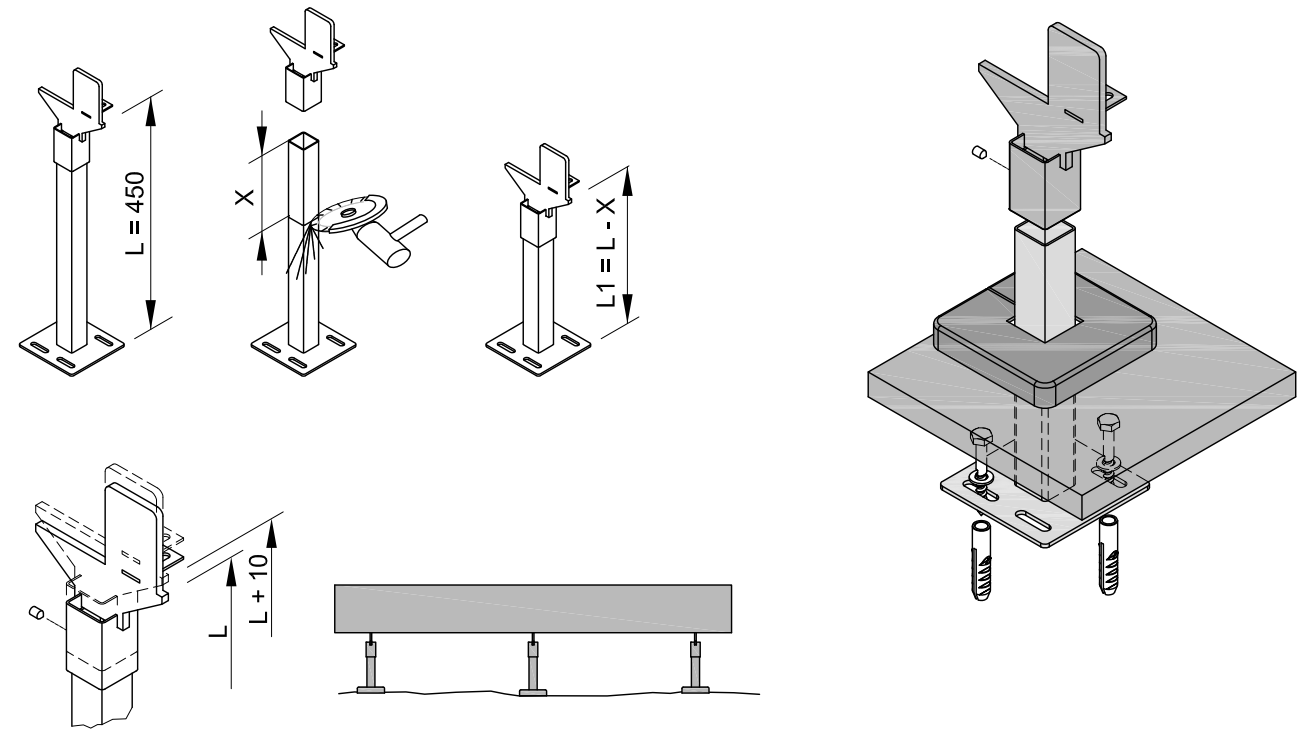

K21, K22, K22W, K32, K33, K33W, K43, K44, K44W, K54, K55W FLOOR

SM, MS, SR, ML