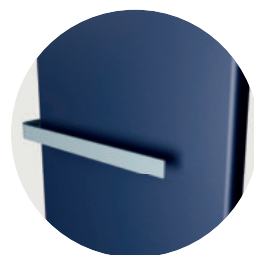

# Painted towel rails

We have prepared a new product for you which will accentuate the unique style of your interior. Solid steel rails painted in any colour to meet the customers wishes. They can be used to hang hand and bath towels easily or as design accessories to our models that you'll love. Colourful bathroom accessories are designed for ISAN radiator models. (Variant, Collom, Octava, Solar, Arte).

## One-sided rail