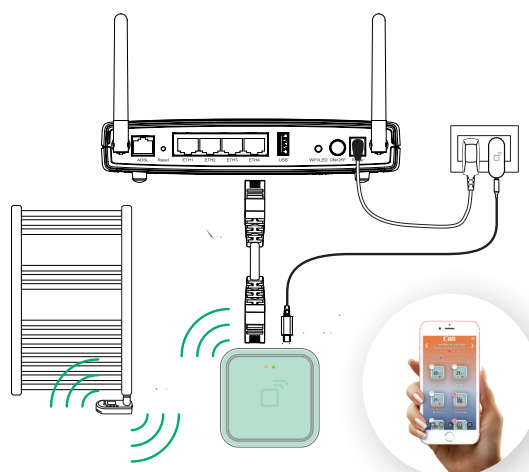

ISAN Radiátory s.r.o
Poříčí 26
678 01 Blansko
Česká republika

CZ
obchod@isan.cz
www.isan.cz

SK
obchod@isan.sk
www.isan.cz

Export
sales@isan.cz
www.isan.cz