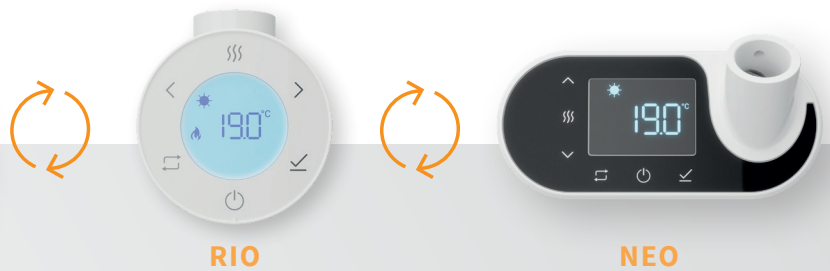

Benefits

Nexus system heating rod compatibility with any Nexus regulator

quick and easy installation*

nexus
easy connect

*Installation may only be performed by qualified persons