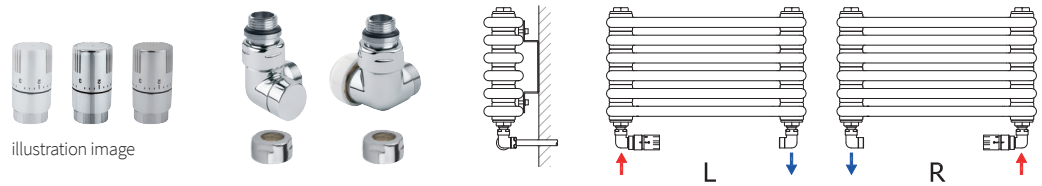

Designer Thermostatic Packs

Thermostatic set

Angular – triax

Pack nr. 101L / white / left / Code: O37BUCL101

Pack nr. 101R / white / right / Code: O37BUCL101

Connection to copper pipes Ø 15 mm

Thermostatic head / white

Angular thermostatic valve and lockshield valve / white

Clamping fittings for copper pipes / chrome

Pack nr. 103L / chrome / left / Code: O37CUCL103

Pack nr. 103R / chrome / right / Code: O37CUCL103

Connection to copper pipes Ø 15 mm

Thermostatic head / chrome

Angular thermostatic valve and lockshield valve / chrome

Clamping fittings for copper pipes / chrome

Pack nr. 105L / INOX / left / Code: O37NUCL105

Pack nr. 105R / INOX / right / Code: O37NUCL105

Connection to copper pipes Ø 15 mm

Thermostatic head / INOX

Angular thermostatic valve and lockshield valve / INOX

Clamping fittings for copper pipes / INOX

Pack nr. 102L / white / left / Code: O37BUAL102

Pack nr. 102R / white / right / Code: O37BUAR102

Connection to Al/PE-X, Al/PERT pipes Ø 16×2 mm

Thermostatic head / white

Angular thermostatic valve and lockshield valve / white

Pack nr. 104L / chrome / left / Code: O37CUAL104

Pack nr. 104R / chrome / right / Code: O37CUAR104

Connection to Al/PE-X, Al/PERT pipes Ø 16×2 mm

Thermostatic head / chrome

Angular thermostatic valve and lockshield valve / chrome

Pack nr. 106L / INOX / left / Code: O37NUAL106

Pack nr. 106R / INOX / right / Code: O37NUAR106

Connection to Al/PE-X, Al/PERT pipes Ø 16×2 mm

Thermostatic head / INOX

Angular thermostatic valve and lockshield valve / INOX

Clamping fittings for Al/PE-X, Al/PERT / INOX