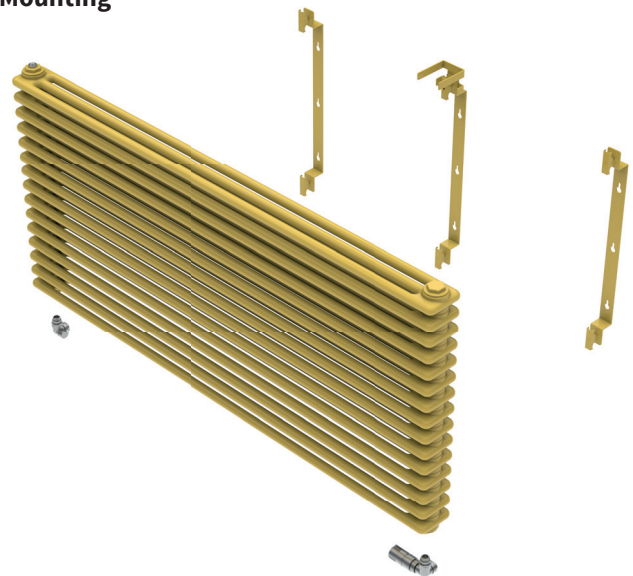

Parameters and heating outputs specifications

Length, connection spacing, (UV, VU, XV, YU), width, temperature exponent, water volume, weight

Radiator type	Length L	Connection spacing A1*	Width B	Heat output 75/65/20 °C 1 element	Heat output 55/45/20 °C 1 element	Temperature exponent n	Water volume 1 element	Weight 1 element
	[mm]	[mm]	[mm]	[W]	[W]	[-]	[l]	[kg]
C2	1 000	930	66	71,7	37,5	1,27	0,97	1,49
	1 200	1130	66	85,7	44,3	1,29	1,13	1,78
	1 500	1 430	66	107,1	55,1	1,3	1,37	2,21
	1 800	1 730	66	129	66,1	1,31	1,61	2,65
	2 000	1 930	66	144	73,7	1,31	1,77	2,94
C3	1 000	930	107	98,6	51,8	1,26	1,43	2,38
	1 200	1130	107	117,7	61,2	1,28	1,67	2,82
	1 500	1 430	107	146,7	75,5	1,3	2,03	3,47
	1 800	1 730	107	176,4	89,4	1,33	2,39	4,13
	2 000	1 930	107	196,6	100,2	1,32	2,62	4,56

* for UV, VU, XV and YU connection options

Number of elements, height, connection spacing (JK, NP, JP, NK)

Number of elements N [pcs]	5	6	7	8	9	10	11	12	13	14	15
Radiator height H [mm]	260	306	352	398	444	490	536	582	628	674	720
Connection spacing A2* [mm]	184	230	276	322	368	414	460	506	552	598	644

* for JK, NP, JP and NK connection options

Dimensional drawing

Mounting

L - length [mm], H height [mm], A connection spacing [mm], N number of elements [pcs]
** applies to models equipped with a coupling sleeve

L = 1000, 1200 2x bracket, L = 1500, 1800, 2000 mm 3x wall bracket
Connection fittings are not supplied with the heating unit.

Connection options