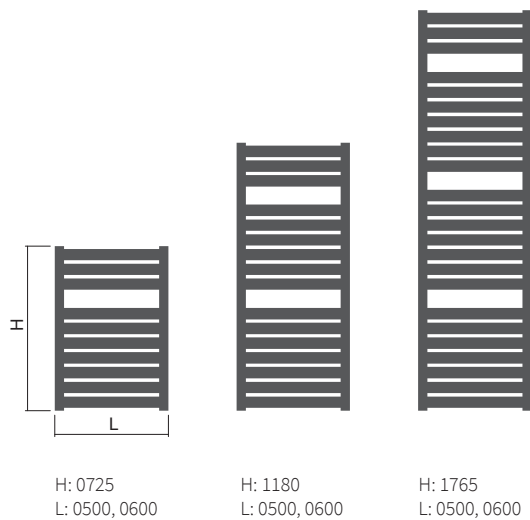

Mapia Light

Height (H) Length (L) [mm]	Depth (B)	Weight	Water capacity	Temperature exponent	Output 75/65/20°C	Power input Z heat. rod, Mini PW, Vision	Power input Solo, Rio, Neo	Connection span (Z)	White colour RAL 9016	Electric
code	[mm]	[kg]	[l]	[-]	[W]	[W]	[W]	[mm]		
DMAL 0725 500	35	7,6	3,0	1,273	358	400	400	459	✓	✓
DMAL 0725 600	35	8,8	3,3	1,273	421	400	400	559	✓	✓
DMAL 1180 500	35	12,1	4,8	1,270	558	600	600	459	✓	✓
DMAL 1180 600	35	14,2	5,3	1,270	658	700	600	559	✓	✓
DMAL 1765 500	35	18,2	7,2	1,267	821	800	800	459	✓	✓
DMAL 1765 600	35	21,2	8,0	1,267	966	1 000	1 000	559	✓	✓

Mapia Light Plus

Height (H) Length (L) [mm]	Depth (B)	Weight	Water capacity	Temperature exponent	Output 75/65/20°C	Power input Z heat. rod, Mini PW, Vision	Power input Solo, Rio, Neo	Connection span (Z)	White colour RAL 9016	Electric
code	[mm]	[kg]	[l]	[-]	[W]	[W]	[W]	[mm]		
DMLP 1200 600	35	14,0	5,1	1,303	655	700	600	50/559	✓	✓
DMLP 1720 600	35	20,0	8,2	1,262	892	900	800	50/559	✓	✓

The weight of radiators does not include water and packaging.

Type height (H) / length (L) [mm]

Mapia Light