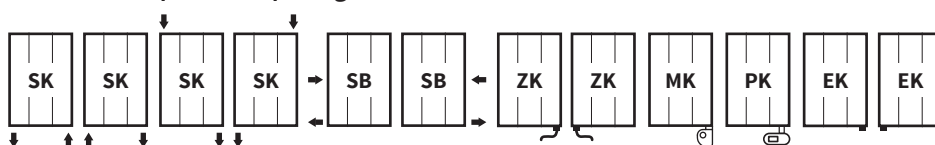

Connection Options Mapia Light

¹⁾ to the nearest larger standard dimension.