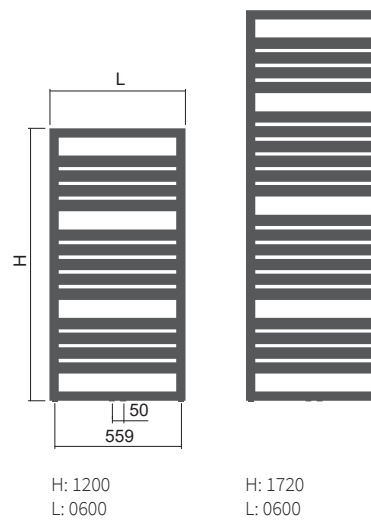

Mapia Light Plus