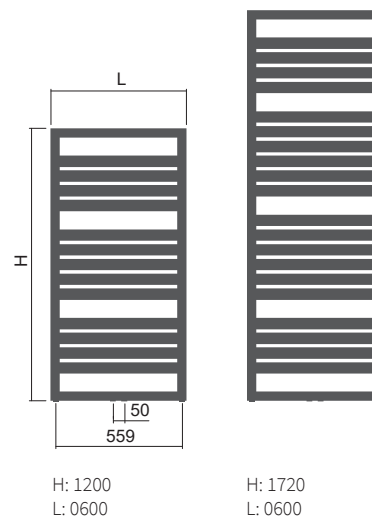

Mapia Light Plus