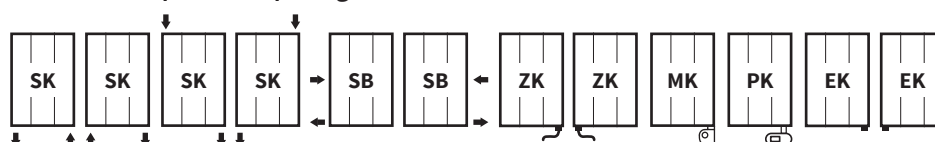

Connection Options Mapia Light

¹⁾ to the nearest larger standard dimension.