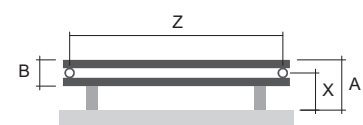

Type	Length [mm]	X [mm]	A [mm]
Metal brackets (RAL 9016, other colours)	500	54-64	129-139
	600	62-72	142-152

Ikarria Double