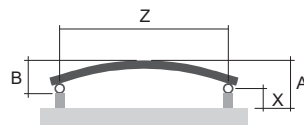

Type	X [mm]	A [mm]
Plastic brackets (RAL 9016, chrom)	50-60	85-95
Metal brackets (Other colours)	45-55	80-90

Ikarria Radius