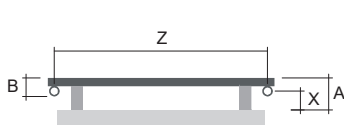

Ikarria Double

Height (H) Length (L) [mm]	Depth (B)	Weight	Water capacity	Temperature exponent	Output 75/65/20°C	Power input Z heat. rod. Mini PW, Vision	Power input Solo, Rio, Neo	Connection span (Z)	White colour RAL 9016	Electric
code	[mm]	[kg]	[l]	[-]	[W]	[W]	[W]	[mm]		
DIKD 0732 0600	68	12,4	5,7	1,141	591	600	600	564	✓	✓
DIKD 1212 0600	68	21,2	9,7	1,141	955	1 000	1 000	564	✓	✓
DIKD 1772 0600	68	31,8	14,6	1,141	1 429	1 200	1 200	564	✓	✓

For ordering procedure see page 112 / The weight of radiators does not include water and packaging.

Type height (H) / length (L) [mm]

Ikarria/ Ikarria Radius

Ikarria Double

Mounting

Ikarria

Type	X [mm]	A [mm]
Plastic brackets (RAL 9016, chrom)	50-60	85-95
Metal brackets (Other colours)	45-55	80-90