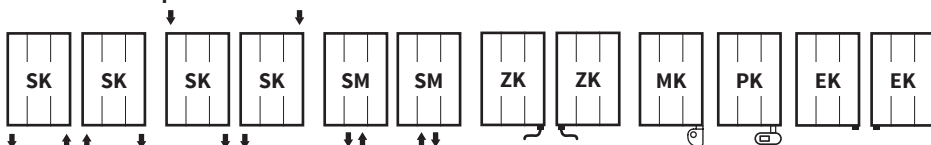

Connection Options

The type of connection must be specified in the order; for more information see page 112, positions 13 and 14./¹⁾ to the nearest larger standard dimension