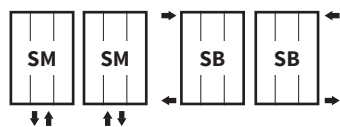

1. Collom Light - silver S05 [64] / 2. Collom Light - anthracite S02 [61]

Modification options

Surface treatment	colour
Height range [mm]	500-2000 (increase of 10)
Length range [mm]	274-946 (increase of 56)
Dimension changes	YES (additional charge of 30 % ¹⁾)
Electric version	NO
Standard connection (SK)	NO
Middle connection (SM)	STANDARD
Side connection (SB)	YES (additional charge)
One-sided into space fixing	NO

Collom Light

Accessories

-  Colour ref. chart
-  Bath. accessories
-  Thermostatic packs

Connection Options

¹⁾ to the nearest larger standard dimension

Height (H)	Length (L) [mm]	Depth (B)	Weight	Water capacity	Temperature exponent	Output 75/65/20°C	Power input	Connection span (Z)	White colour RAL 9016	Electric	Printed motif
code	[mm]	[mm]	[kg]	[l]	[-]	[W]	[W]	[mm]			
DCLL 1800 0274		38	12,5	3,1	1,281	566	-	50	✓	-	✓
DCLL 1800 0442		38	19,5	5,1	1,281	883	-	50	✓	-	✓
DCLL 1800 0610		38	26,5	7,0	1,281	1173	-	50	✓	-	✓

Two-sided polished stainless steel rail

Length [mm]	Code
298	O15MN87-05
450	O15MN87-06
602	O15MN87-07

Two-sided rail - painted RAL 9016

Length [mm]	Code
298	O15MN01-05
450	O15MN01-06
602	O15MN01-07

Painted rails are also available in colour variations as per the ISAN colour chart at an extra charge.