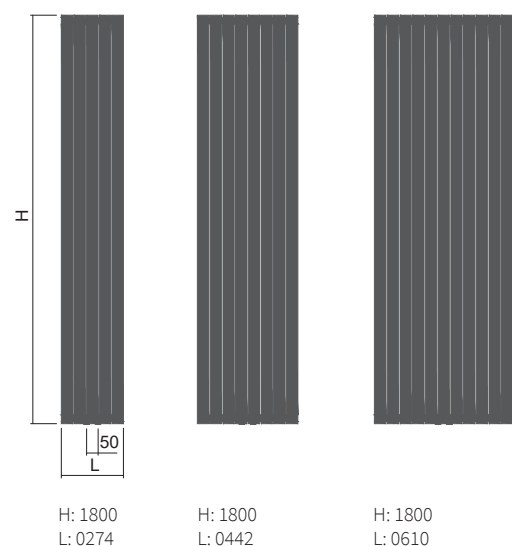

1. Collom Light - silver S05 [64] / 2. Collom Light - anthracite S02 [61]

Modification options

Surface treatment	colour
Height range [mm]	500-2000 (increase of 10)
Length range [mm]	274-946 (increase of 56)
Dimension changes	YES (additional charge of 30 % ¹⁾)
Electric version	NO
Standard connection (SK)	NO
Middle connection (SM)	STANDARD
Side connection (SB)	YES (additional charge)
One-sided into space fixing	NO

Collom Light

Accessories

-  Colour ref. chart
-  Bath. accessories
-  Thermostatic packs

Connection Options

¹⁾ to the nearest larger standard dimension

Height (H)	Length (L) [mm]	Depth (B)	Weight	Water capacity	Temperature exponent	Output 75/65/20°C	Power input	Connection span (Z)	White colour RAL 9016	Electric	Printed motif
code	[mm]	[mm]	[kg]	[l]	[-]	[W]	[W]	[mm]			
DCLL 1800 0274		38	12,5	3,1	1,281	566	-	50	✓	-	✓
DCLL 1800 0442		38	19,5	5,1	1,281	883	-	50	✓	-	✓
DCLL 1800 0610		38	26,5	7,0	1,281	1173	-	50	✓	-	✓

The weight of radiators does not include water and packaging.

Type height (H) / length (L) [mm]

Mounting

Type	X [mm]	A [mm]
Metal brackets	54-64	78-88

Rails

Two-sided brushed stainless steel rails

Length [mm]	Code
298	O15MN81-05
450	O15MN81-06
602	O15MN81-07

Two-sided polished stainless steel rail

Length [mm]	Code
298	O15MN87-05
450	O15MN87-06
602	O15MN87-07

Two-sided rail - painted RAL 9016

Length [mm]	Code
298	O15MN01-05
450	O15MN01-06
602	O15MN01-07

Painted rails are also available in colour variations as per the ISAN colour chart at an extra charge.