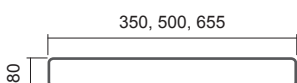

1. Collom Light - silver S05 [64] / 2. Collom Light - anthracite S02 [61]

Modification options

Surface treatment	colour
Height range [mm]	500-2000 (increase of 10)
Length range [mm]	274-946 (increase of 56)
Dimension changes	YES (additional charge of 30 % ¹⁾)
Electric version	NO
Standard connection (SK)	NO
Middle connection (SM)	STANDARD
Side connection (SB)	YES (additional charge)
One-sided into space fixing	NO

Collom Light

Accessories

-  Colour ref. chart
-  Bath. accessories
-  Thermostatic packs

Connection Options

¹⁾ to the nearest larger standard dimension

Height (H)	Length (L) [mm]	Depth (B)	Weight	Water capacity	Temperature exponent	Output 75/65/20°C	Power input	Connection span (Z)	White colour RAL 9016	Electric	Printed motif
code	[mm]	[mm]	[kg]	[l]	[-]	[W]	[W]	[mm]			
DCLL 1800 0274		38	12,5	3,1	1,281	566	-	50	✓	-	✓
DCLL 1800 0442		38	19,5	5,1	1,281	883	-	50	✓	-	✓
DCLL 1800 0610		38	26,5	7,0	1,281	1173	-	50	✓	-	✓

The weight of radiators does not include water and packaging.

Type height (H) / length (L) [mm]

Mounting

Type	X [mm]	A [mm]
Metal brackets	54-64	78-88

Rails

Two-sided brushed stainless steel rails

Length [mm]	Code
298	O15MN81-05
450	O15MN81-06
602	O15MN81-07

Two-sided polished stainless steel rail

Length [mm]	Code
298	O15MN87-05
450	O15MN87-06
602	O15MN87-07

Two-sided rail - painted RAL 9016

Length [mm]	Code
298	O15MN01-05
450	O15MN01-06
602	O15MN01-07

Painted rails are also available in colour variations as per the ISAN colour chart at an extra charge.