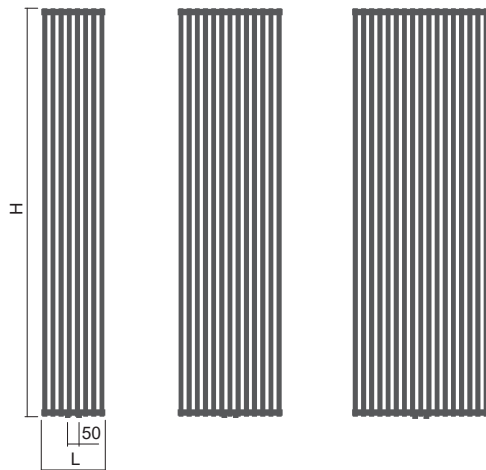

| | |
|-----------------------|--|
| Material | steel pipes Ø 28 mm / steel pipes Ø 22 mm |
| Connection threads | 4 × G1/2" |
| Testing overpressure | 1,3 MPa |
| Max. op. overpressure | 1,0 MPa |
| Max. op. temperature | 110 °C |
| Number of pipes | 16, 26, 34 |

1.

Aruba Double

2.

1. Aruba Double - snow white RAL 9016 [01] / 2. Aruba Double - anthracite S02 [61]

Modification options

| | |
|-----------------------------|--|
| Surface treatment | colour |
| Height range [mm] | 600-2000 (increase of 10) |
| Length range [mm] | 282-966 (increase of 36) |
| Dimension changes | YES (additional charge of 30 % ¹⁾) |
| Electric version | NO |
| Standard connection (SK) | YES (no additional charge) |
| Middle connection (SM) | STANDARD |
| Side connection (SB) | YES (additional charge) |
| One-sided into space fixing | NO |

Aruba Double

Accessories

Connection Options

¹⁾ to the nearest larger standard dimension

Aruba Double

| Height (H) Length (L) [mm] | Depth (B) | Weight | Water capacity | Temperature exponent | Output 75/65/20°C | Power input | Connection span (Z) | White colour RAL 9016 | Electric |
|----------------------------|-----------|--------|----------------|----------------------|-------------------|-------------|---------------------|-----------------------|----------|
| code | [mm] | [kg] | [l] | [-] | [W] | [W] | [mm] | | |
| DARD 1800 0282 | 70 | 19,5 | 10,0 | 1,307 | 834 | - | 50 | ✓ | - |
| DARD 1800 0462 | 70 | 31,5 | 16,3 | 1,307 | 1334 | - | 50 | ✓ | - |
| DARD 1800 0606 | 70 | 40,5 | 21,2 | 1,307 | 1667 | - | 50 | ✓ | - |

The weight of radiators does not include water and packaging.

Type height (H) / length (L) [mm]

H: 1800
L: 0282

H: 1800
L: 0462

H: 1800
L: 0606

Mounting

| Type | X [mm] | A [mm] |
|----------------|--------|---------|
| Metal brackets | 75-85 | 110-120 |