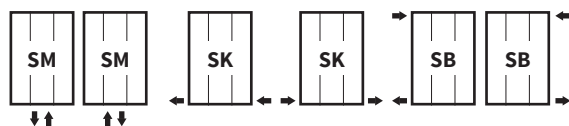

Aruba Double

The two rows of vertical sections both provide a distinguishing feature and increase the heat output. This model then becomes a distinctive architectural element for stairwells and entrance areas.

1.

Aruba Double

2.

1. Aruba Double - snow white RAL 9016 [01] / 2. Aruba Double - anthracite S02 [61]

Modification options

| | |
|-----------------------------|--|
| Surface treatment | colour |
| Height range [mm] | 600-2000 (increase of 10) |
| Length range [mm] | 282-966 (increase of 36) |
| Dimension changes | YES (additional charge of 30 % ¹⁾) |
| Electric version | NO |
| Standard connection (SK) | YES (no additional charge) |
| Middle connection (SM) | STANDARD |
| Side connection (SB) | YES (additional charge) |
| One-sided into space fixing | NO |

Aruba Double

Accessories

Connection Options

¹⁾ to the nearest larger standard dimension

Aruba Double

| Height (H) Length (L) [mm] | Depth (B) | Weight | Water capacity | Temperature exponent | Output 75/65/20°C | Power input | Connection span (Z) | White colour RAL 9016 | Electric |
|----------------------------|-----------|--------|----------------|----------------------|-------------------|-------------|---------------------|-----------------------|----------|
| code | [mm] | [kg] | [l] | [-] | [W] | [W] | [mm] | | |
| DARD 1800 0282 | 70 | 19,5 | 10,0 | 1,307 | 834 | - | 50 | ✓ | - |
| DARD 1800 0462 | 70 | 31,5 | 16,3 | 1,307 | 1334 | - | 50 | ✓ | - |
| DARD 1800 0606 | 70 | 40,5 | 21,2 | 1,307 | 1667 | - | 50 | ✓ | - |