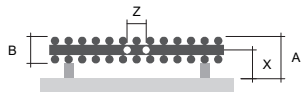

Aruba Double

Accessories

Connection Options

¹⁾ to the nearest larger standard dimension

Aruba Double

| Height (H) Length (L) [mm] | Depth (B) | Weight | Water capacity | Temperature exponent | Output 75/65/20°C | Power input | Connection span (Z) | White colour RAL 9016 | Electric |
|----------------------------|-----------|--------|----------------|----------------------|-------------------|-------------|---------------------|-----------------------|----------|
| code | [mm] | [kg] | [l] | [-] | [W] | [W] | [mm] | | |
| DARD 1800 0282 | 70 | 19,5 | 10,0 | 1,307 | 834 | - | 50 | ✓ | - |
| DARD 1800 0462 | 70 | 31,5 | 16,3 | 1,307 | 1334 | - | 50 | ✓ | - |
| DARD 1800 0606 | 70 | 40,5 | 21,2 | 1,307 | 1667 | - | 50 | ✓ | - |

The weight of radiators does not include water and packaging.

Type height (H) / length (L) [mm]

H: 1800
L: 0282

H: 1800
L: 0462

H: 1800
L: 0606

Mounting

| Type | X [mm] | A [mm] |
|----------------|--------|---------|
| Metal brackets | 75-85 | 110-120 |