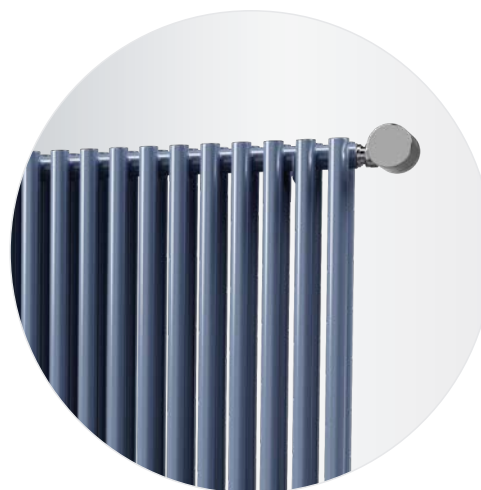

Aruba Double Horizontal - pigeon blue RAL 5014 [07]

Aruba D. Horizontal