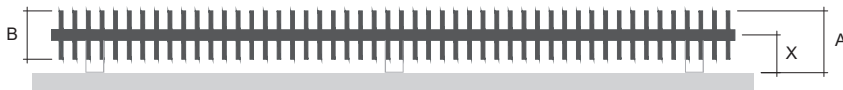

Accessories

- Colour ref. chart
- Thermostatic packs

Connection Options

¹⁾ to the nearest larger standard dimension

Antika Double Horizontal

Height (H)	Length (L) [mm]	Depth (B)	Weight	Water capacity	Temperature exponent	Output 75/65/20°C	Power input	Connection span (Z)	White colour RAL 9016	Electric
code	[mm]	[mm]	[kg]	[l]	[-]	[W]	[W]	[mm]		
DANH 0576 1000	128	43	11,5	1,262	1,262	1523	-	540	✓	-
DANH 0576 1400	128	60	16,1	1,262	1,262	2111	-	540	✓	-
DANH 0576 1800	128	77	20,6	1,262	1,262	2700	-	540	✓	-

The weight of radiators does not include water and packaging.

Type height (H) / length (L) [mm]

H: 0576
L: 1000

H: 0576
L: 1400

H: 0576
L: 1800

Mounting

Type	X [mm]	A [mm]
Metal brackets	100	162

Antika Double Horizontal - pigeon blue RAL 5014 [07]