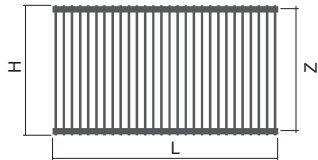

Antika Double Horizontal

Height (H)	Length (L) [mm]	Depth (B)	Weight	Water capacity	Temperature exponent	Output 75/65/20°C	Power input	Connection span (Z)	White colour RAL 9016	Electric
code	[mm]	[mm]	[kg]	[l]	[-]	[W]	[W]	[mm]		
DANH 0576 1000	128	43	11,5	1,262	1,262	1523	-	540	✓	-
DANH 0576 1400	128	60	16,1	1,262	1,262	2111	-	540	✓	-
DANH 0576 1800	128	77	20,6	1,262	1,262	2700	-	540	✓	-

The weight of radiators does not include water and packaging.

Type height (H) / length (L) [mm]

H: 0576
L: 1000