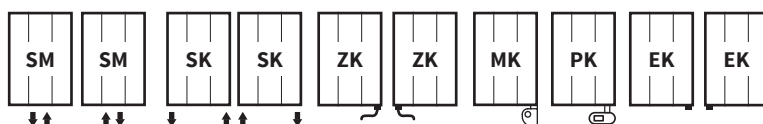

Connection Options

The type of connection must be specified in the order; for more information see page 112, positions 13 and 14.