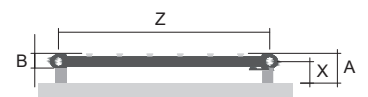

Rytmo with hooks

Type	X [mm]	A [mm]
Metal brackets	58-68	79-89

View the product video