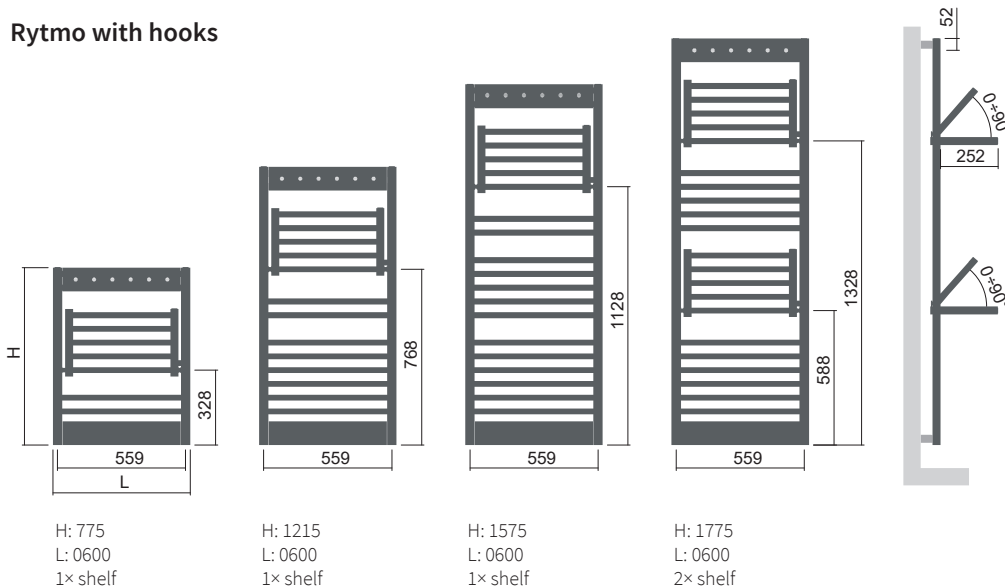

Rytmo with hooks

| Height (H) Length (L) [mm] | Depth (B) | Weight | Water capacity | Temperature exponent | Output 75/65/20°C | Power input Z heat. rod, Mini PW, Vision | Power input Solo, Rio, Neo | Connection span (Z) | White colour RAL 9016 | Electric |
|----------------------------|-----------|--------|----------------|----------------------|-------------------|--|----------------------------|---------------------|-----------------------|----------|
| code | [mm] | [kg] | [l] | [-] | [W] | [W] | [W] | [mm] | | |
| DRTH 0775 0600 | 39/295 | 9,3 | 5,7 | 1,275 | 345 | 300 | 400 | 559 | ✓ | ✓ |
| DRTH 1215 0600 | 39/295 | 11,3 | 7,1 | 1,286 | 558 | 600 | 600 | 559 | ✓ | ✓ |
| DRTH 1575 0600 | 39/295 | 14,4 | 9,3 | 1,296 | 745 | 700 | 800 | 559 | ✓ | ✓ |
| DRTH 1775 0600 | 39/295 | 16,8 | 10,7 | 1,326 | 778 | 800 | 800 | 559 | ✓ | ✓ |

For ordering procedure see page 112 / The weight of radiators does not include water and packaging.

Type height (H) / length (L) [mm]

Rytmo

Mounting

Rytmo

| Type | X [mm] | A [mm] |
|----------------|--------|--------|
| Metal brackets | 58-68 | 75-85 |

Rytmo with hooks

Rytmo with hooks

| Type | X [mm] | A [mm] |
|----------------|--------|--------|
| Metal brackets | 58-68 | 79-89 |

View the product video