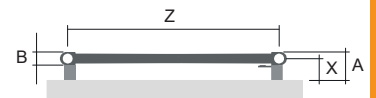

For ordering procedure see page 112 / The weight of radiators does not include water and packaging.

Type height (H) / length (L) [mm]

Rytmo

Mounting

Rytmo

| Type | X [mm] | A [mm] |
|----------------|--------|--------|
| Metal brackets | 58-68 | 75-85 |