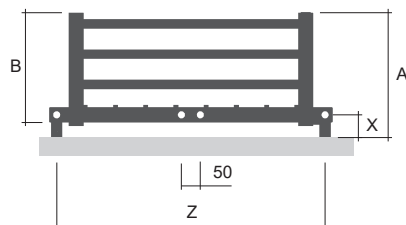

Accessories

-  Colour ref. chart page 115
-  Thermostatic packs page 102
-  Electric regulators page 108

Connection Options

The type of connection must be specified in the order; for more information see page 112, positions 13 and 14.

Height (H)	Length (L) [mm]	Depth (B)	Weight	Water capacity	Temperature exponent	Output 75/65/20°C	Power input Z heat. rod, Mini PW, Vision	Power input Solo, Rio, Neo	Connection span (Z)	White colour RAL 9016	Electric
code	[mm]	[kg]	[l]	[-]	[W]	[W]	[W]	[mm]			
DTKR 1500 0750	40/300	20,0	12,6	1,215	912	900	1000	50/710	✓	✓	

For ordering procedure see page 112 / The weight of radiators does not include water and packaging.

Type height (H) / length (L) [mm]

H: 1500
L: 0750

Mounting

Type	X [mm]	A [mm]
Metal brackets	60-70	330-340