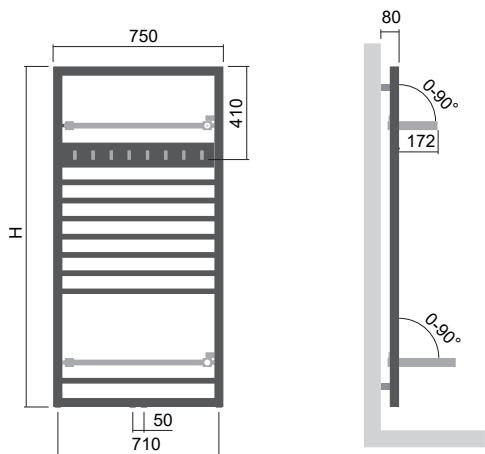

Material	steel profiles 40×40 mm steel profiles horizontally 25×25 mm
Connection threads	4×G1/2"
Testing overpressure	0,65 MPa
Max. op. overpressure	0,5 MPa
Max. op. temperature	75 °C
Number of profiles	17
The load capacity of the hinged shelf	max. 13 kg

Accessories

-  Colour ref. chart page 115
-  Thermostatic packs page 102
-  Electric regulators page 108

Connection Options

The type of connection must be specified in the order; for more information see page 112, positions 13 and 14.

Height (H)	Length (L) [mm]	Depth (B)	Weight	Water capacity	Temperature exponent	Output 75/65/20°C	Power input Z heat. rod, Mini PW, Vision	Power input Solo, Rio, Neo	Connection span (Z)	White colour RAL 9016	Electric
code	[mm]	[kg]	[l]	[-]	[W]	[W]	[W]	[mm]			
DTKR 1500 0750	40/300	20,0	12,6	1,215	912	900	1000	50/710	✓	✓	

For ordering procedure see page 112 / The weight of radiators does not include water and packaging.

Type height (H) / length (L) [mm]

H: 1500
L: 0750

Mounting

Type	X [mm]	A [mm]
Metal brackets	60-70	330-340