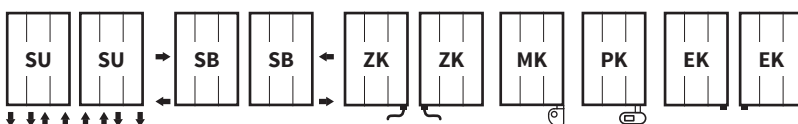

1.

2.

1. Finix - Lava ash texture S33 [27] / 2. Finix electric with reg. Neo chrome - Cinnamon S35 [29]

Modification options

Surface treatment	colour
Height range [mm]	NO
Length range [mm]	NO
Electric version	YES (additional charge)
Universal connection (SU)	STANDARD
Side connection (SB)	YES (additional charge)
One-sided into space fixing	NO

Accessories

-  Colour ref. chart page 115
-  Thermostatic packs page 102
-  Electric regulators page 108

Connection Options

The type of connection must be specified in the order; for more information see page 112, positions 13 and 14.

Height (H)	Length (L) [mm]	Depth (B)	Weight	Water capacity	Temperature exponent	Output 75/65/20°C	Power input Z heat. rod, Mini PW, Vision	Power input Solo, Rio, Neo	Connection span (Z)	White colour RAL 9016	Electric
code	[mm]	[kg]	[l]	[-]	[W]	[W]	[W]	[mm]			
DTKR 1500 0750	40/300	20,0	12,6	1,215	912	900	1000	50/710	✓	✓	