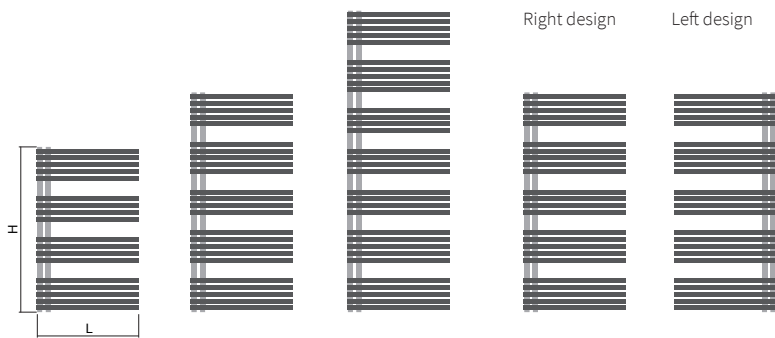

connection sets
→ 146

electric regulators
→ 154

colour ref. chart
→ 159

Falco

Code Height (H) / Length (L) [mm]	Depth (B) [mm]	Weight [kg]	Water capacity [l]	Temperature exponent [-]	Output 75/65/20°C [W]	Power input [W]	Connection span [mm]	White colour RAL 9016	Electric
DCOC 0970 0500	55	13,4	5,7	1,297	516	600	50	✓	✓
DCOC 0970 0600	55	15,4	6,6	1,297	597	600	50	✓	✓
DCOC 1290 0500	55	17,9	7,6	1,297	688	800	50	✓	✓
DCOC 1290 0600	55	20,6	8,8	1,297	795	800	50	✓	✓
DCOC 1770 0500	55	23,9	10,2	1,308	921	1000	50	✓	✓
DCOC 1770 0600	55	27,6	11,8	1,308	1064	1200	50	✓	✓

For ordering procedure see page 160 / The weight of radiators does not include water and packaging.

Technical information

Material	steel profiles 30×30 mm / steel profiles 25×25 mm
Connection threads	4×G1/2"
Testing overpressure	0,65 MPa
Max. operating overpressure	0,5 MPa
Max. operating temperature	110 °C
Number of profiles	18, 24, 32

Modification options

Surface treatment	colour
Height range [mm]	410-1850 (increase of 80)
Length range [mm]	NO
Electric version	YES (additional charge)
Standard connection (SK)	STANDARD
Middle connection (SM)	NO
Side connection (SB)	NO
One-sided into space fixing	NO

Type height (H) / length (L) [mm]

H 0970	H 1290	H 1770
L 0500, 0600	L 0500, 0600	L 0500, 0600

Mounting

Type	X [mm]	A [mm]
Metal brackets	55-65	95-105

Connection options

Left design

Right design

The type of connection must be specified in the order; for more information see page 160, positions 13 and 14.