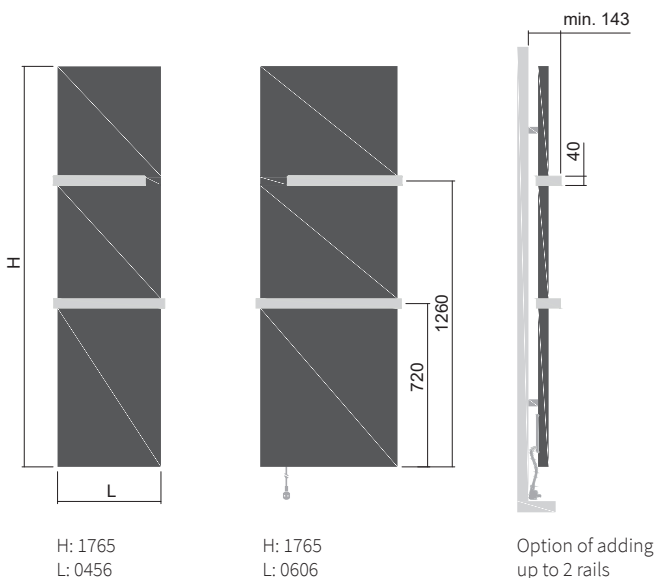

1.

2.

1. E-Arte - Aquamarine metallic S29 [23] with a two-sided rail / 2. E-Arte - Black velvet matt S40 [51] with a two-sided rail

Modification options

	E-Arte
Surface treatment	colour
Height range [mm]	NO
Length range [mm]	NO
Electric version	STANDARD
Printed motif	YES
Horizontal design	NO

Accessories

-  Colour ref. chart page 115
-  Bath. accessories page 100

Connection Options

The type of connection must be specified in the order; for more information see page 112, positions 13 and 14.

Height (H) Length (L) [mm]	Depth (B)	Weight	Water capacity	Temperature exponent	Output 75/65/20°C	Power input	Connection span (Z)	Electric RAL 9016	Printed motif
code	[mm]	[kg]	[l]	[-]	[W]	[W]	[mm]		
DEAI 1765 0456	47	21,8	-	-	-	600	-	✓	✓
DEAI 1765 0606	47	28,0	-	-	-	900	-	✓	✓

For ordering procedure see page 112 / The weight of radiators does not include water and packaging / The thermostat and receiver are part of the unit and cannot be sold separately.

Type height (H) / length (L) [mm]

Two-sided polished stainless steel rail

Length [mm]	Code
456	O15MN87-67
606	O15MN87-68

Two-sided rail - painted RAL 9016

Length [mm]	Code
456	O15MN01-67
606	O15MN01-68

Painted rails are also available in colour variations as per the ISAN colour chart at an extra charge.