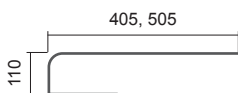

Accessories

-  Colour ref. chart page 115
-  Bath. accessories page 100

Connection Options

The type of connection must be specified in the order; for more information see page 112, positions 13 and 14.

Height (H) Length (L) [mm]	Depth (B)	Weight	Water capacity	Temperature exponent	Output 75/65/20°C	Power input	Connection span (Z)	Electric RAL 9016	Printed motif
code	[mm]	[kg]	[l]	[-]	[W]	[W]	[mm]		
DEAI 1765 0456	47	21,8	-	-	-	600	-	✓	✓
DEAI 1765 0606	47	28,0	-	-	-	900	-	✓	✓

Mounting

Type
Metal brackets

A [mm]
94-104

[View the product video](#)

Rails

One-sided brushed stainless steel rails

Length [mm]	Code
456	O15MN81-65
606	O15MN81-66

One-sided polished stainless steel rail

Length [mm]	Code
456	O15MN87-65
606	O15MN87-66

One-sided rail - painted RAL 9016

Length [mm]	Code
456	O15MN01-65
606	O15MN01-66

Two-sided brushed stainless steel rails

Length [mm]	Code
456	O15MN81-67
606	O15MN81-68

Two-sided polished stainless steel rail

Length [mm]	Code
456	O15MN87-67
606	O15MN87-68

Two-sided rail - painted RAL 9016

Length [mm]	Code
456	O15MN01-67
606	O15MN01-68

Painted rails are also available in colour variations as per the ISAN colour chart at an extra charge.