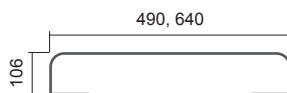

Accessories

-  Colour ref. chart page 115
-  Bath. accessories page 100

Connection Options

The type of connection must be specified in the order; for more information see page 112, positions 13 and 14.

Height (H) Length (L) [mm]	Depth (B)	Weight	Water capacity	Temperature exponent	Output 75/65/20°C	Power input	Connection span (Z)	Electric RAL 9016	Printed motif
code	[mm]	[kg]	[l]	[-]	[W]	[W]	[mm]		
DEAI 1765 0456	47	21,8	-	-	-	600	-	✓	✓
DEAI 1765 0606	47	28,0	-	-	-	900	-	✓	✓

Mounting

Type
Metal brackets

A [mm]
94-104

[View the product video](#)

Rails

One-sided brushed stainless steel rails

Length [mm]	Code
456	O15MN81-65
606	O15MN81-66

One-sided polished stainless steel rail

Length [mm]	Code
456	O15MN87-65
606	O15MN87-66

One-sided rail - painted RAL 9016

Length [mm]	Code
456	O15MN01-65
606	O15MN01-66

Two-sided brushed stainless steel rails

Length [mm]	Code
456	O15MN81-67
606	O15MN81-68

Two-sided polished stainless steel rail

Length [mm]	Code
456	O15MN87-67
606	O15MN87-68

Two-sided rail - painted RAL 9016

Length [mm]	Code
456	O15MN01-67
606	O15MN01-68

Painted rails are also available in colour variations as per the ISAN colour chart at an extra charge.