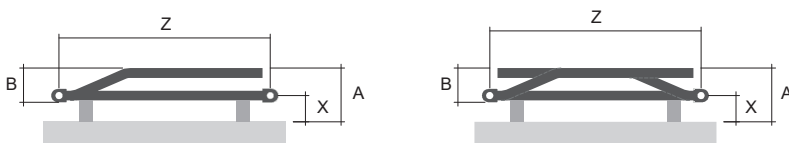

Mounting

Type	X [mm]	A [mm]
Metal brackets	69-79	142-152