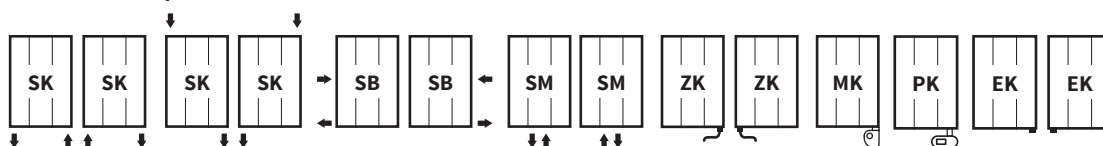

Connection Options

The type of connection must be specified in the order, for more information see page 112, positions 13 and 14./¹⁾ to the nearest larger standard dimension