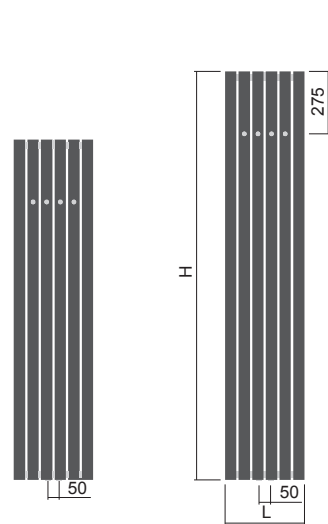

Akros with hooks

Height (H)	Length (L) [mm]	Depth (B)	Weight	Water capacity	Temperature exponent	Output 75/65/20°C	Power input	Connection span (Z)	White colour RAL 9016	Electric
kód	[mm]	[mm]	[kg]	[l]	[-]	[W]	[W]	[mm]		
DAKH 1500 0350	1500	98	17,7	15,8	1,280	685	-	50	✓	-
DAKH 1500 0470	1500	98	23,6	21,2	1,280	914	-	50	✓	-
DAKH 1500 0590	1500	98	29,5	26,5	1,280	1142	-	50	✓	-
DAKH 1800 0170	1800	98	10,6	9,2	1,280	407	-	50	✓	-
DAKH 1800 0350	1800	98	21,0	19,0	1,280	814	-	50	✓	-
DAKH 1800 0470	1800	98	28,0	25,3	1,280	1086	-	50	✓	-
DAKH 1800 0590	1800	98	35,0	31,7	1,280	1357	-	50	✓	-

Akros One

Height (H)	Length (L) [mm]	Depth (B)	Weight	Water capacity	Temperature exponent	Output 75/65/20°C	Power input Z heat. rod, Mini PW, Vision	Power input Solo, Rio, Neo	Connection span (Z)	White colour RAL 9016	Electric
kód	[mm]	[mm]	[kg]	[l]	[-]	[W]	[W]	[W]	[mm]		
DAKO 1800 0050	1800	66	4,47	3,1	1,280	131	200	200	-	✓	✓

For ordering procedure see page 112 / The weight of radiators does not include water and packaging.

Type height (H) / length (L) [mm]

Akros with hooks

H: 1500
L: 0350-0590

H: 1800
L: 0170-0590