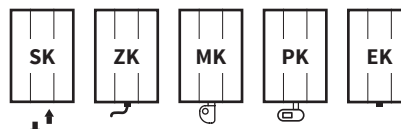

Connection Options Akros One

The type of connection must be specified in the order; for more information see page 112, positions 13 and 14./ ¹⁾ to the nearest larger standard dimension