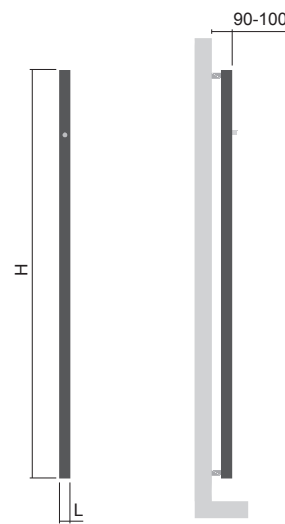

Akros One

H: 1800
L: 0050

Mounting

Akros with hooks

Type
Metal brackets   X [mm]   A [mm]
54-64   138-148

Akros One

Type
Metal brackets   X [mm]   A [mm]
65-75   106-116