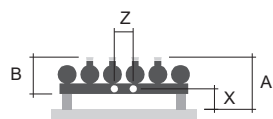

Mounting

Akros with hooks

Type
Metal brackets   X [mm]   A [mm]
54-64   138-148