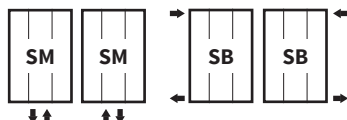

Connection Options Akros with hooks