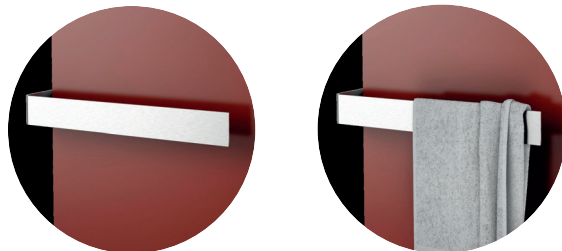

One sided rails

Melody bathroom accessories

Material	brushed stainless steel
Thickness	3 mm
Placement	mounting on the wall, behind the radiator

TYPE	ORDERING CODE
RAIL 350	O15MN81-50
RAIL 450	O15MN81-51
RAIL 600	O15MN81-52

Note: The rails are suitable for radiators in which the distance from the wall to the outside edge is max. 110 mm.

VARIANT 1806×608

Dimensions

Rail 350

Rail 450

Rail 600

Examples

Octava Double 1800×318

Collom Double 1800×450

Variant 1806×608