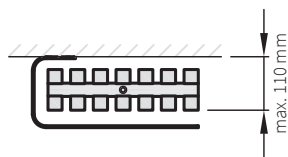

One sided rails

Melody bathroom accessories

Material	brushed stainless steel
Thickness	3 mm
Placement	mounting on the wall, behind the radiator

TYPE	ORDERING CODE
RAIL 350	O15MN81-50
RAIL 450	O15MN81-51
RAIL 600	O15MN81-52

Note: The rails are suitable for radiators in which the distance from the wall to the outside edge is max. 110 mm.

VARIANT 1806×608

Dimensions

Rail 350

Rail 450

Rail 600

Examples

Octava Double 1800×318