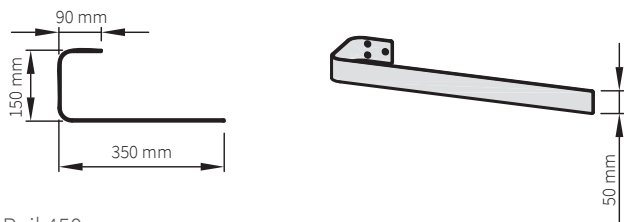

One sided rails

Melody bathroom accessories

Material	brushed stainless steel
Thickness	3 mm
Placement	mounting on the wall, behind the radiator

TYPE	ORDERING CODE
RAIL 350	O15MN81-50
RAIL 450	O15MN81-51
RAIL 600	O15MN81-52

Note: The rails are suitable for radiators in which the distance from the wall to the outside edge is max. 110 mm.

VARIANT 1806×608

Dimensions

Rail 350

Rail 450

Rail 600

Examples

Octava Double 1800×318

Collom Double 1800×450

Variant 1806×608