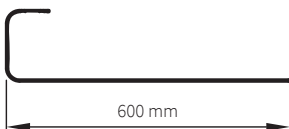

One sided rails

Melody bathroom accessories

Material	brushed stainless steel
Thickness	3 mm
Placement	mounting on the wall, behind the radiator

TYPE	ORDERING CODE
RAIL 350	O15MN81-50
RAIL 450	O15MN81-51
RAIL 600	O15MN81-52

Note: The rails are suitable for radiators in which the distance from the wall to the outside edge is max. 110 mm.

VARIANT 1806×608

Dimensions

Rail 350

Rail 450

Rail 600

Examples

Octava Double 1800×318