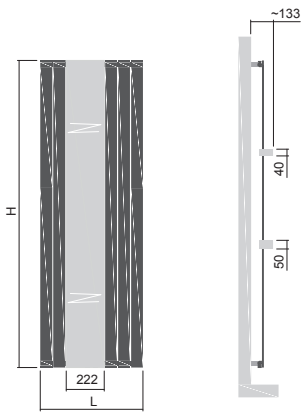

Collom Mirror

Code Height (H) / Length (L) [mm]	Depth (B) [mm]	Weight [kg]	Water capacity [l]	Temperature exponent [-]	Output 75/65/20°C [W]	Power input [W]	Connection span [mm]	White colour RAL 9016	Electric	Printed motif
DCMM 1800 0602	38	24,9	5,4	1,329	840	-	50	✓	-	✓

For ordering procedure see page 160 / The weight of radiators does not include water and packaging.

Technical information

Material	steel pipes Ø 28 mm steel profiles 70×11 mm mirror, thickness 4 mm
Connection threads	2xG1/2"
Testing overpressure	0,65 MPa
Max. operating overpressure	0,5 MPa
Max. operating temperature	95 °C
Number of profiles	5

Modification options

Surface treatment	colour
Height range [mm]	500-2000 (increase of 10)
Length range [mm]	298-982 (increase of 76)
Change of dimensions	additional charge
Electric version	NO
Middle connection (SM)	STANDARD
Side connection (SB)	YES (additional charge)
One-sided into space fixing	NO

Type height (H) / length (L) [mm]

H	1800	Option of adding up to 2 rails
L	0602	

One rail is suitable for radiators installed 800 mm above the floor level and higher, while two rails 1 200 mm and higher.

Mounting

Type	X [mm]	A [mm]
Metal brackets	54-64	78-88

Connection options

The type of connection must be specified in the order; for more information see page 160, positions 13 and 14.

Rails

One-sided brushed stainless steel rail

Length [mm]	Code
602	O15MN81-43

One-sided rail - painted RAL 9016

Length [mm]	Code
602	O15MN01-43

Two-sided brushed stainless steel rail

Length [mm]	Code
602	O15MN81-07

Two-sided rail - painted RAL 9016

Length [mm]	Code
602	O15MN01-07

Two-sided polished stainless steel rail

Length [mm]	Code
602	O15MN87-07

Painted rails are also available in colour variations as per the ISAN colour chart at an extra charge.