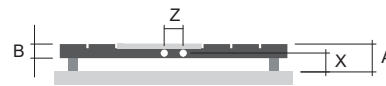

Mounting

Type	X [mm]	A [mm]
Metal brackets	54-64	78-88