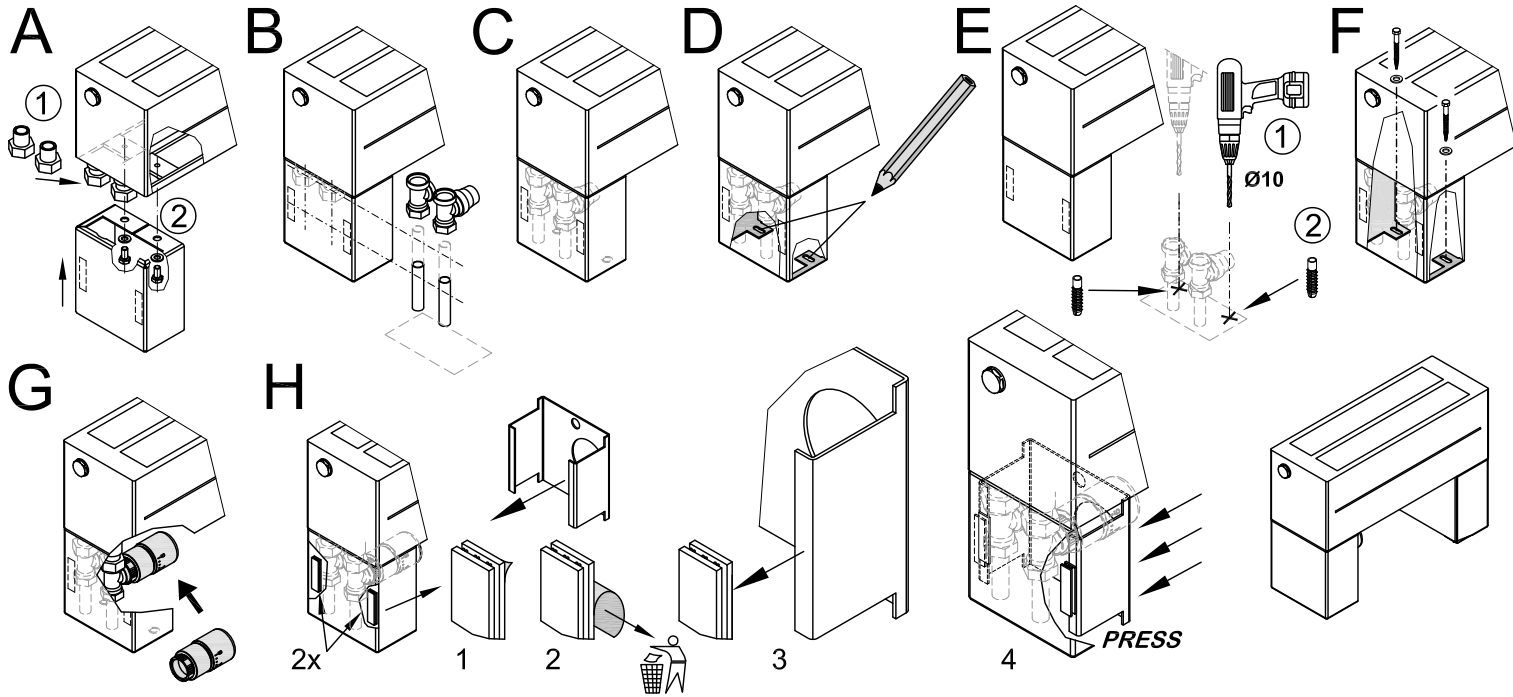

K22W, K32, K33W, K43, K44W, K54, K55W FLOOR BLOCK

AB, CD, AD, CB, BD, DB, AC, CA, EE, FF, EF, FE, MS, SM, ML, SR

K32, K43, K54

K22W, K33W, K44W, K55W

H = 70 mm	A = 18 mm
H = 140, 210, 280 mm	A = 25 mm

L [mm]	Model	Block	Cover	Plate	Washer	Screw
400 - 1000	K22W - K44W	2	1(0*)	1(2*)	4	4
	K54, K55W	2	1(0*)	1(2*)	4	4
1100 - 2000	K22W - K44W	2	1(0*)	1(2*)	4	4
	K54, K55W	3	1(0*)	2(3*)	6	6
2200 - 4000	K22W - K44W	3	1(0*)	2(3*)	6	6
	K54, K55W	4	1(0*)	3(4*)	8	8
4200 - 6000	K22W - K44W	4	1(0*)	3(4*)	8	8
	K54, K55W	5	1(0*)	4(5*)	10	10

* AB, CD, AD, CB, BD, DB, AC, CA

Example connection EE

K22W, K32, K33W, K43, K44W, K54, K55W FLOOR BLOCK

AB, CD, AD, CB, BD, DB, AC, CA, EE, FF, EF, FE, MS, SM, ML, SR

K22W - K44W	400 - 2000 mm	2200 - 4000 mm	4200 - 6000 mm	---
K54, K55W	400 - 1000 mm	1100 - 2000 mm	2200 - 4000 mm	4200 - 6000 mm

K54, K55W

L	1200	1400	1600	1800	2000	2200	2400	2600	2800	3000	3200	3400	3600	3800	4000	4200	4400	4600	4800	5000	5200	5400	5600	5800	6000
D	491	591	691	791	891	636	703	769	836	903	969	1036	1103	1169	1236	959	1009	1059	1109	1159	1209	1259	1309	1359	1409