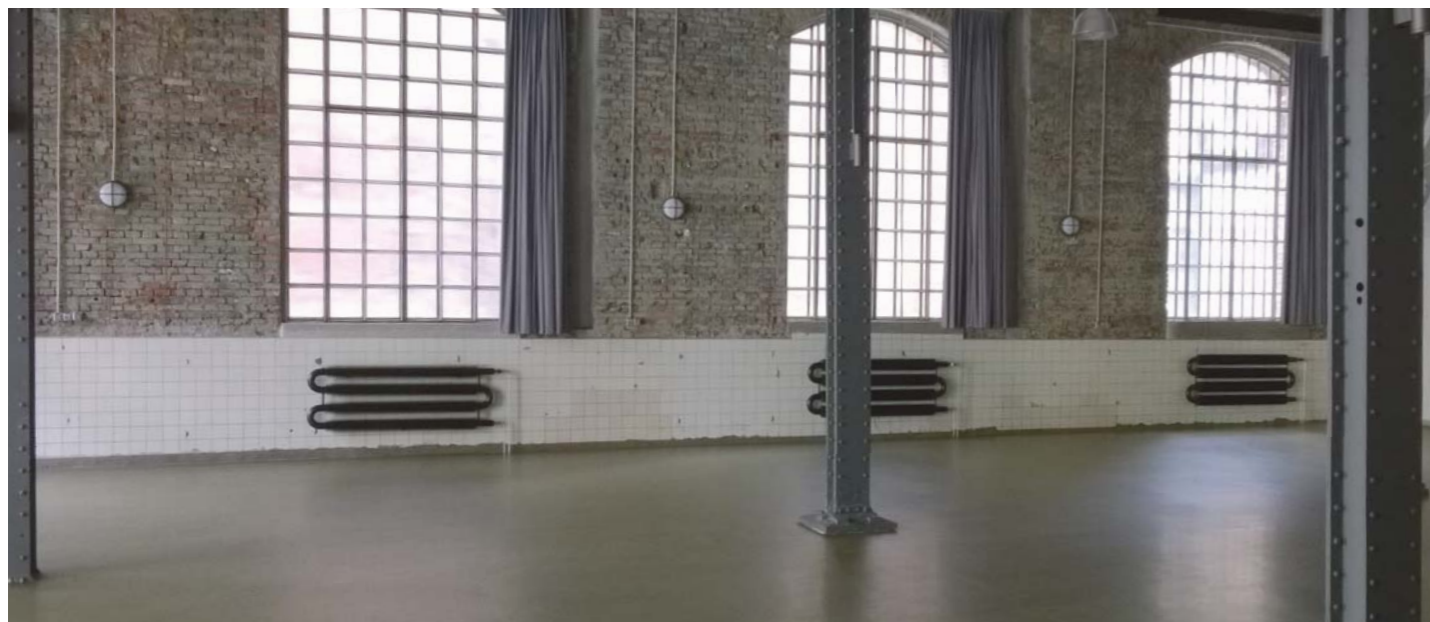

SPIRAL
Self-standing

SPIRAL
Wall-mounted

SPIRAL
Free-standing

USE
ADMINISTRATIVE BUILDINGS
AGRICULTURAL BUILDINGS
HOTELS
RESTAURANTS

PUBLIC BUILDINGS

AZ TOWER

spiral

The construction of a 111 m tall skyscraper was completed on 27 March 2013. The architectural design was elaborated by the Burian-Křivinka studio. It is currently the tallest building in the Czech Republic and forms the dominant feature of the southern suburb of Brno. AZ Tower provides 17 000 m² of commercial, office and residential space. The interior includes 530 finned tube radiators from the SPIRAL brand.