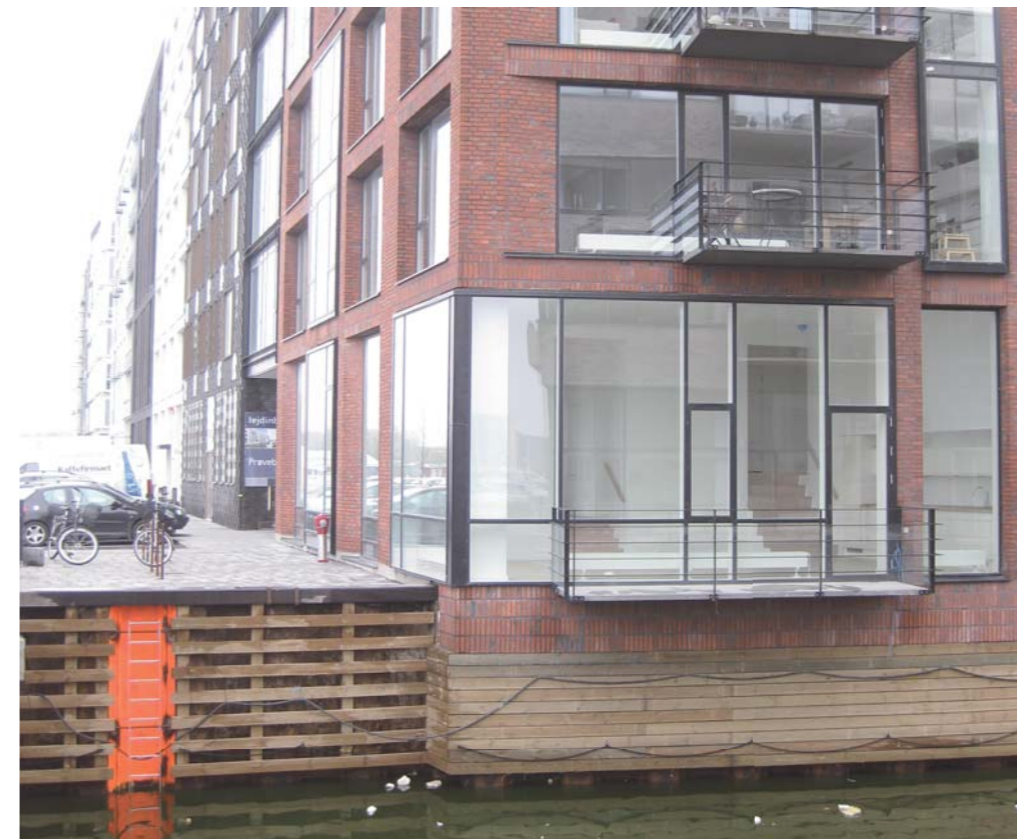

APARTMENT COMPLEXES

SLUSEHOLMEN

exact

The name of the Sluseholmen district of Copenhagen literally means “gate island”. It is an artificially built peninsula, whose purpose was to regulate the water level in the harbor. It received a face lift at the cusp of the millennium. Instead of the original harbor bound with heavy industry and docks it has been transformed into a residential city district with stylish residential complexes and a maritime atmosphere and canals.