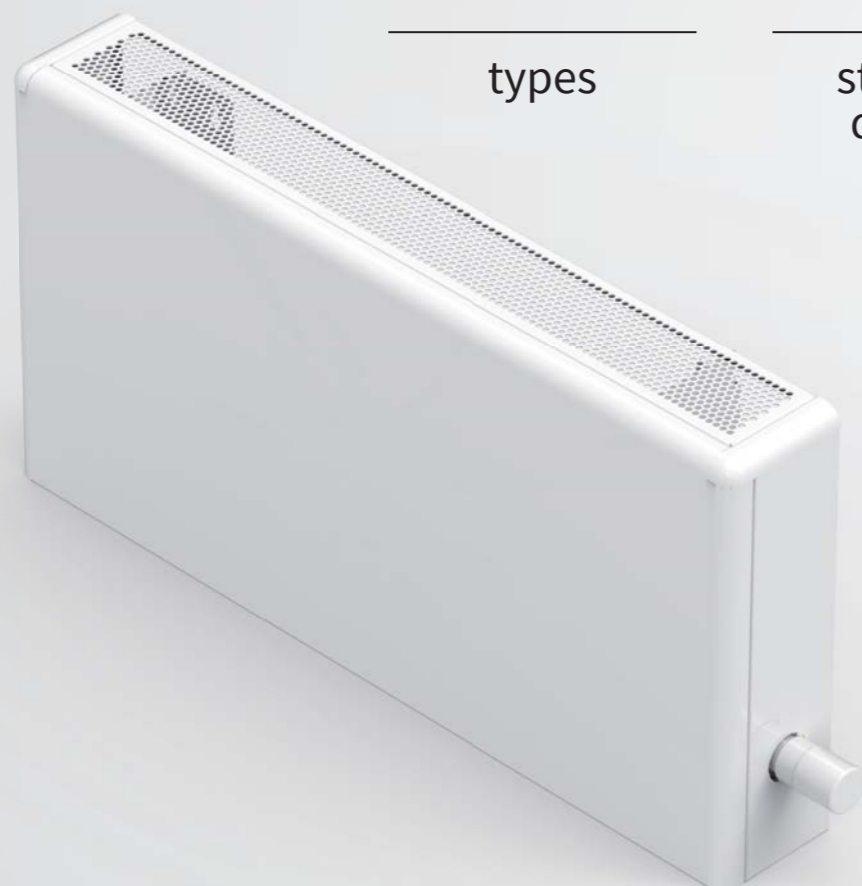

Low surface temperature convectors
with lamellar heat exchanger

ECOLITE

8

types

1488

standard
designs

Low surface temperature convectors with lamellar heat exchanger are modern heating elements used for offices, commercial areas, car showrooms, hotels and other public buildings. ECOLITE convectors are suitable for rooms which need thermal screening of large glassed-in panels, e.g. French windows, shop-windows or walls exposed to cold air impact.