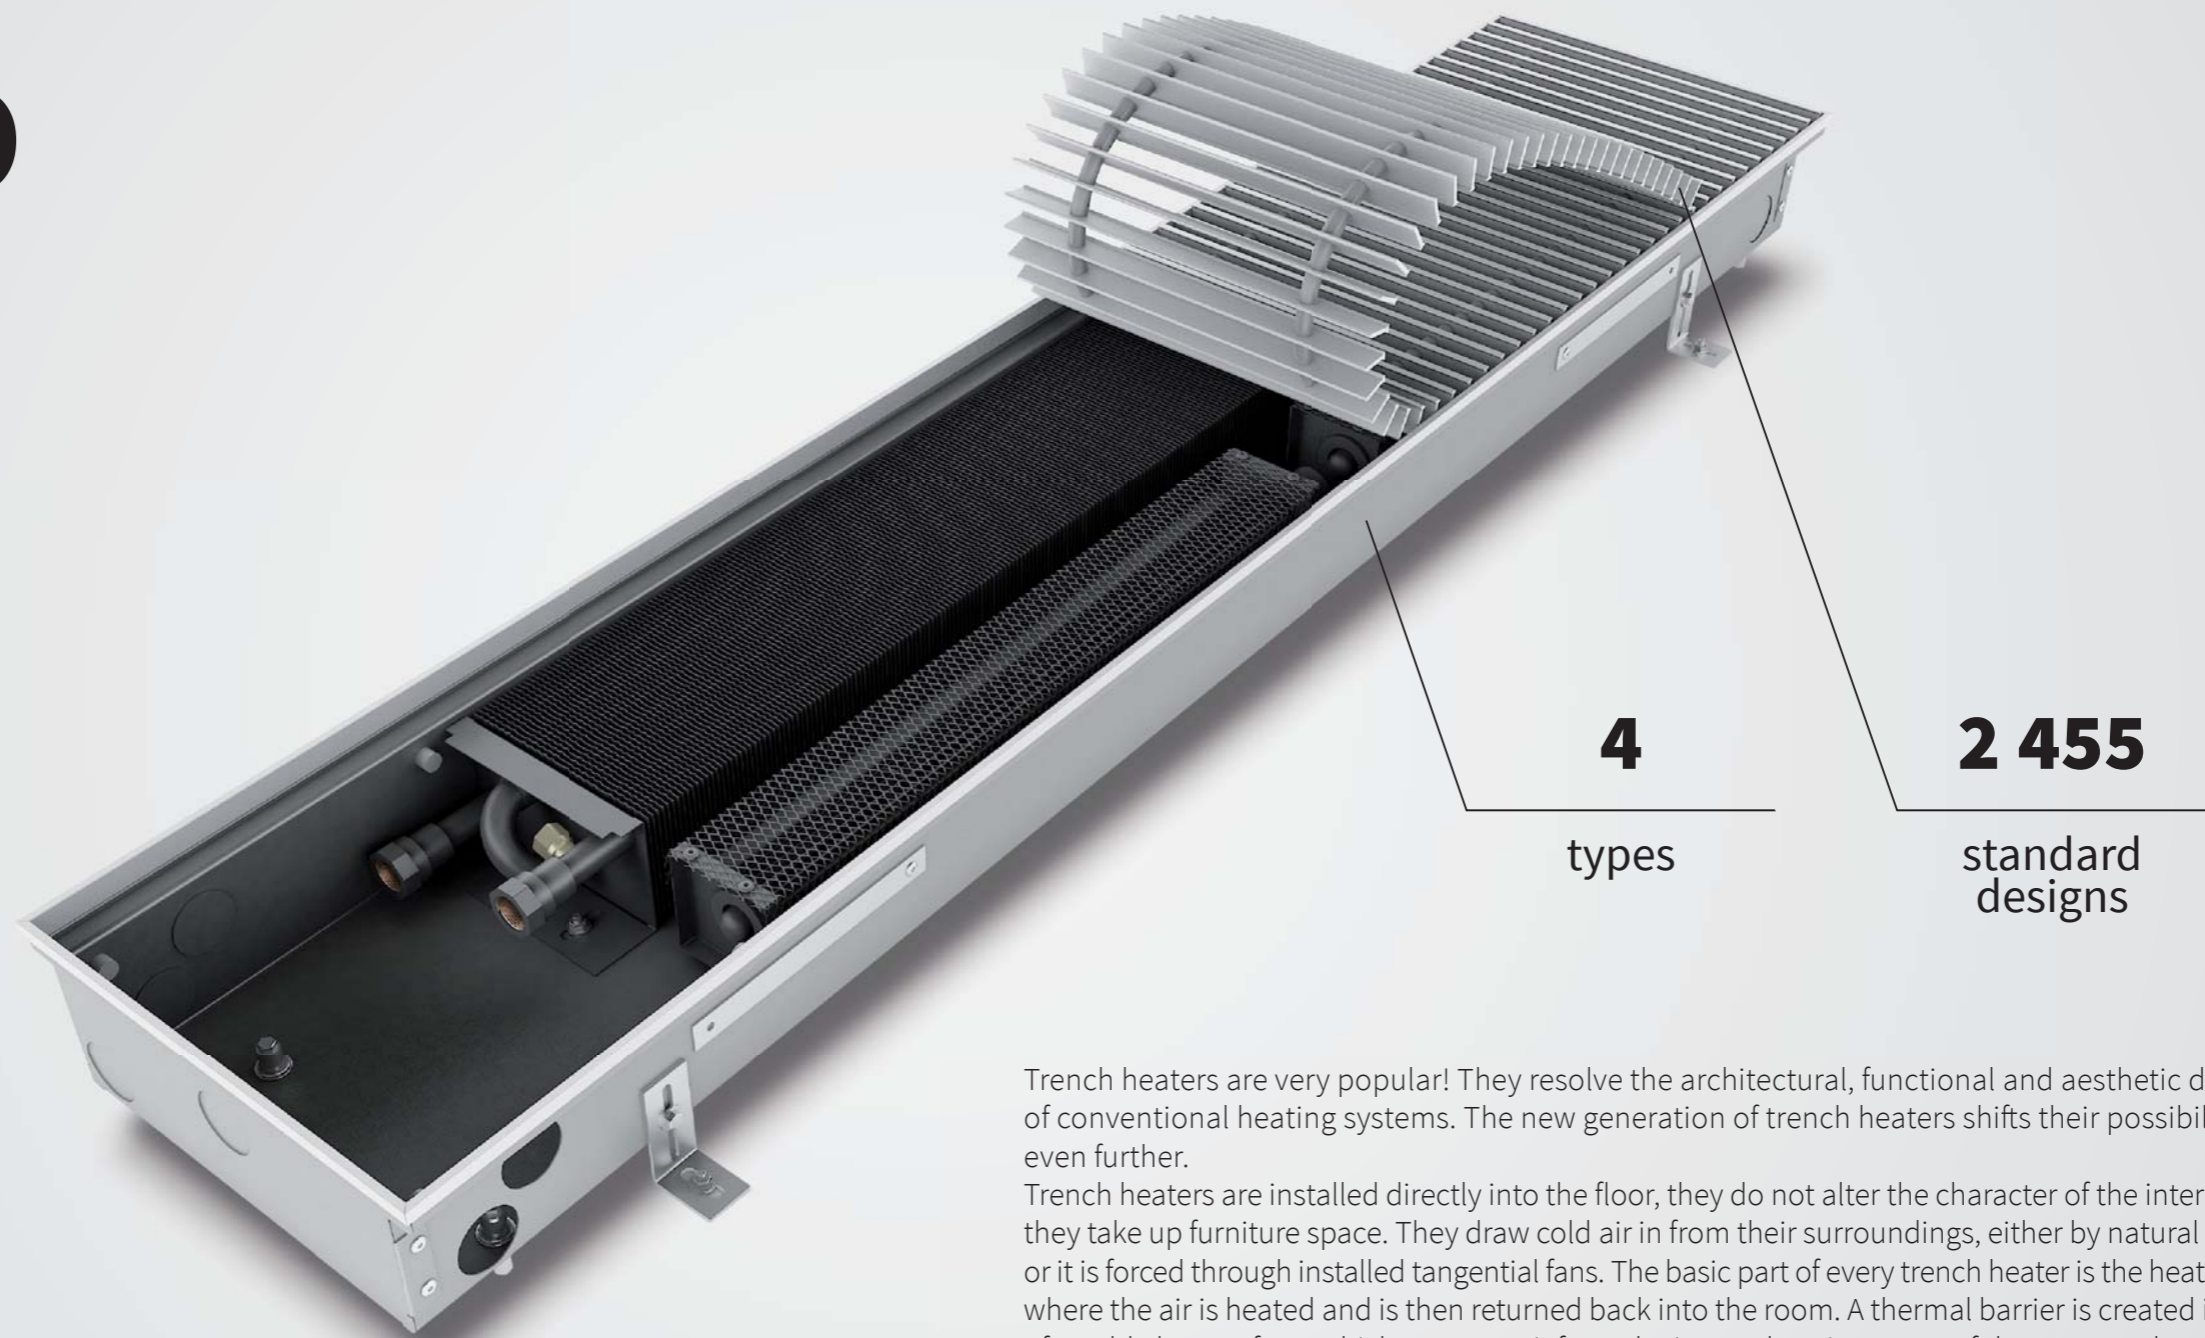

Trench heaters

TERMO

4
types

2 455
standard
designs

Trench heaters are very popular! They resolve the architectural, functional and aesthetic deficiencies of conventional heating systems. The new generation of trench heaters shifts their possibilities even further.

Trench heaters are installed directly into the floor, they do not alter the character of the interior nor do they take up furniture space. They draw cold air in from their surroundings, either by natural convection or it is forced through installed tangential fans. The basic part of every trench heater is the heat exchanger, where the air is heated and is then returned back into the room. A thermal barrier is created in front of a cold glass surface, which separates it from the internal environment of the room and prevents the formation of condensation on its surface.

FRT
Trench heaters with fan