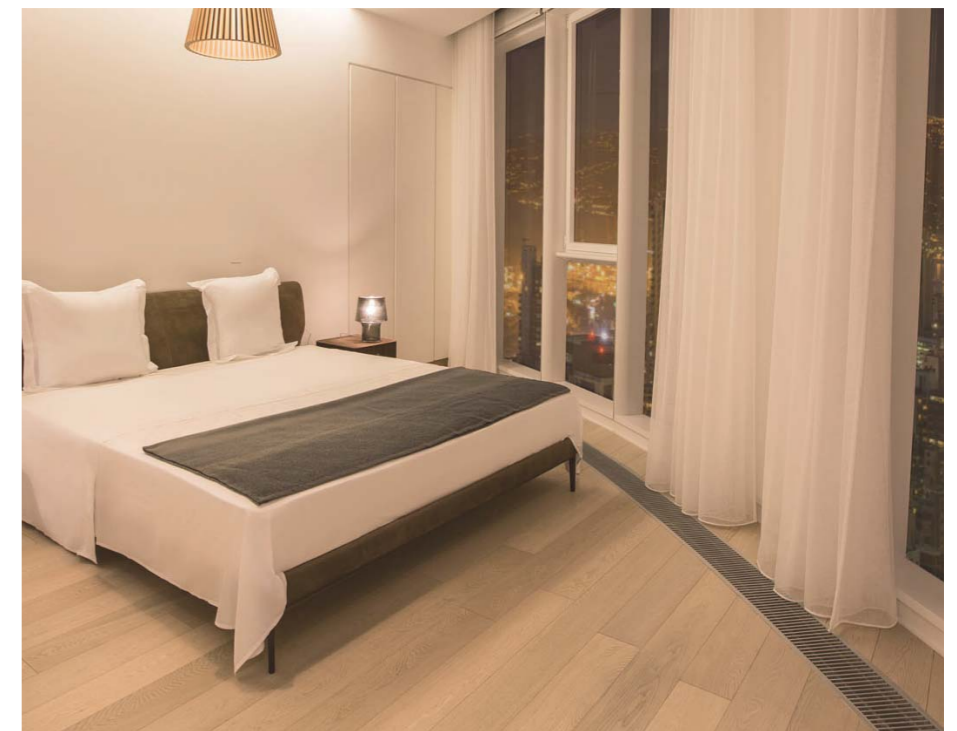

SKYSCRAPER **SAMA**

termo

At the heart of Beirut standing 50 stories high, the unique and authentic tower, which is Lebanon's tallest, creates a majestic presence over the capital's scenery. Retail, offices and apartments are found within 5 220 m² of Land. The center of the plot encloses the tower, the remaining landscaped areas are equipped with enjoyable lighting and fountains. Offices occupy the 2nd to the 13th floors of the tower, leaving the engagement of the residential section from the 14th floor up to the 50th.